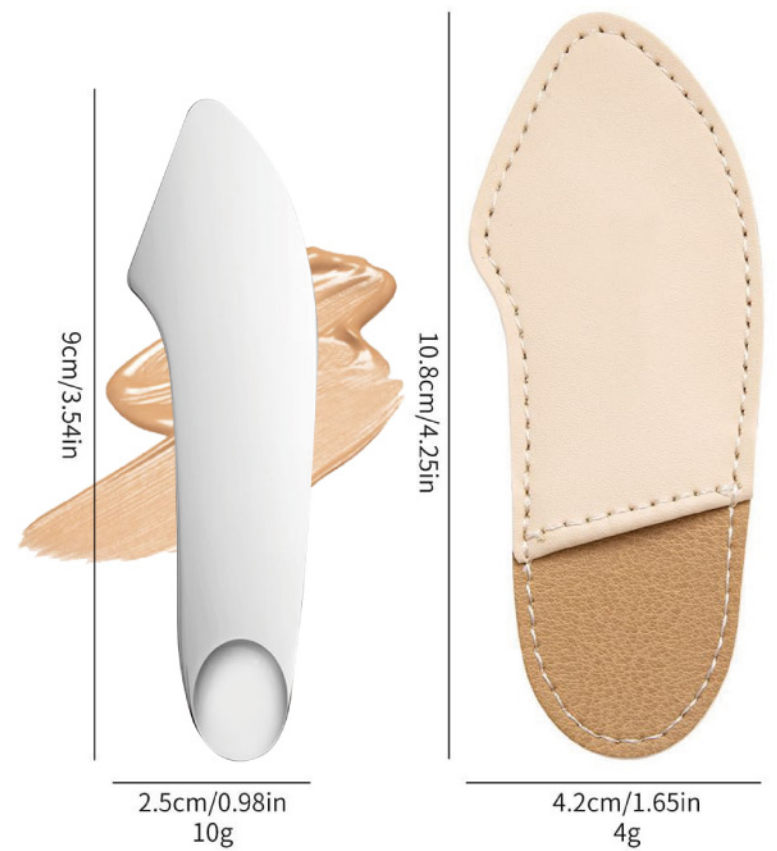

Makeup
& Skincare

Multitask Beauty Tool

Small scoop can use for apply cream, eye massage

Short cut can use for cushion or details

Long cut can use for forehead, face any wide area

After use, wipe off left over using tissue paper, then storage in leather case

Skincare

Makeup

SKU: 0202400298
Material: Stainless Steel + PU

Versatile Use for foundation, primers, and moisturizers.

Auxiliary line
Assist in drawing
eyeliner/eyeshadow
/eyebrows, etc.

Makeup

Brush Eyelashes

Apply Eyeliner

Apply Eye Shadow

Skincare

SKU: 0202400297
Material: Stainless Steel + PU

Pigment mixing spatula/blender

SKU: 0202231172
Material: Stainless Steel

SKU: 0202231169
Material: Silicone

SKU: 0202231173
Material: Stainless Steel