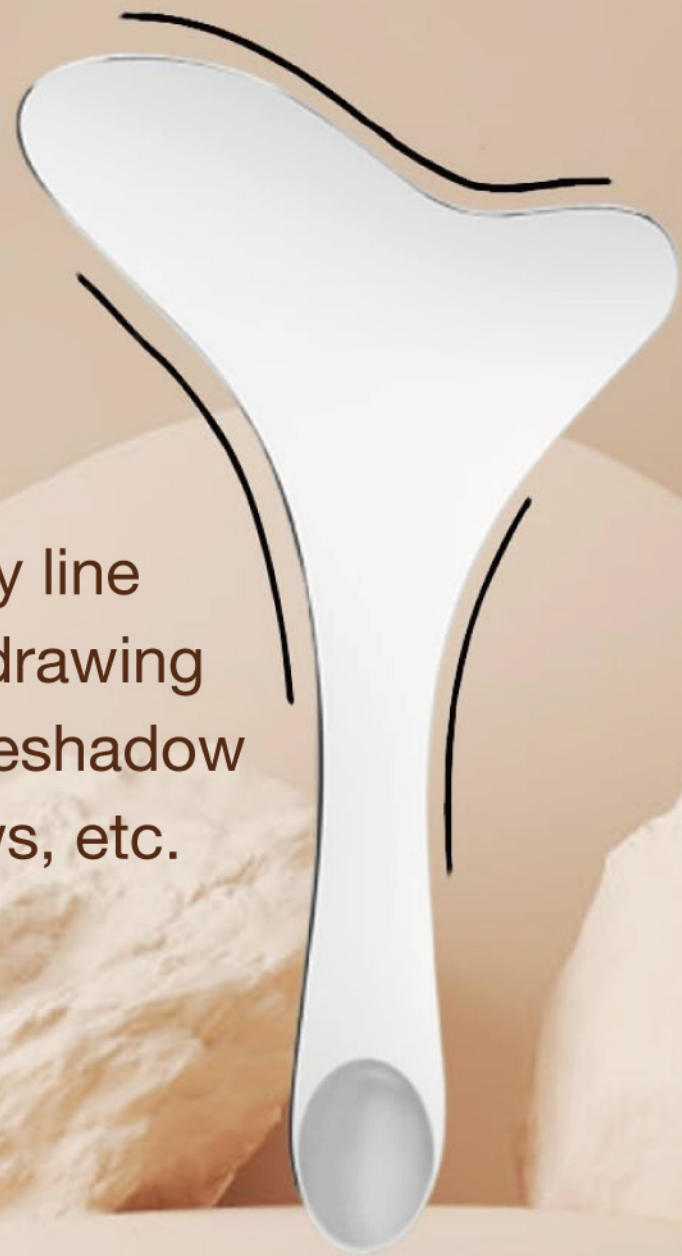

Makeup
& Skincare

Multitask Beauty Tool

Small scoop can use for apply cream, eye massage

Short cut can use for cushion or details

Long cut can use for forehead, face any wide area

After use, wipe off left over using tissue paper, then storage in leather case

Skincare

Makeup

SKU: 0202400298
Material: Stainless Steel + PU

Versatile Use for foundation, primers, and moisturizers.

Auxiliary line
Assist in drawing
eyeliner/eyeshadow
/eyebrows, etc.

Makeup

Brush Eyelashes

Apply Eyeliner

Apply Eye Shadow

Skincare

SKU: 0202400297
Material: Stainless Steel + PU

Pigment mixing spatula/blender

SKU: 0202231172
Material: Stainless Steel

SKU: 0202231169
Material: Silicone

SKU: 0202231173
Material: Stainless Steel