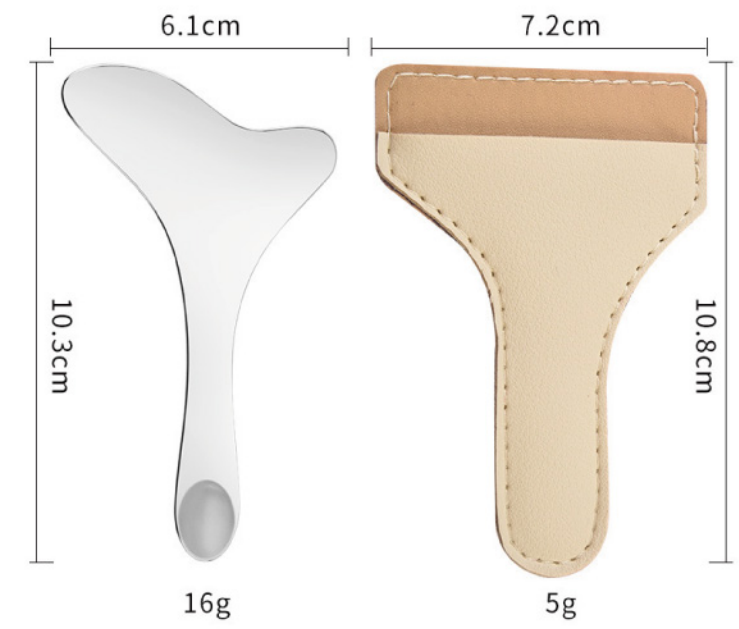

Makeup
& Skincare

Multitask Beauty Tool

Small scoop can use for apply cream, eye massage

Short cut can use for cushion or details

Long cut can use for forehead, face any wide area

After use, wipe off left over using tissue paper, then storage in leather case

Skincare

Makeup

SKU: 0202400298
Material: Stainless Steel + PU

Versatile Use for foundation, primers, and moisturizers.

Auxiliary line
Assist in drawing
eyeliner/eyeshadow
/eyebrows, etc.

Makeup

Brush Eyelashes

Apply Eyeliner

Apply Eye Shadow

Skincare

SKU: 0202400297
Material: Stainless Steel + PU

Pigment mixing spatula/blender

SKU: 0202231172
Material: Stainless Steel

SKU: 0202231169
Material: Silicone

SKU: 0202231173
Material: Stainless Steel