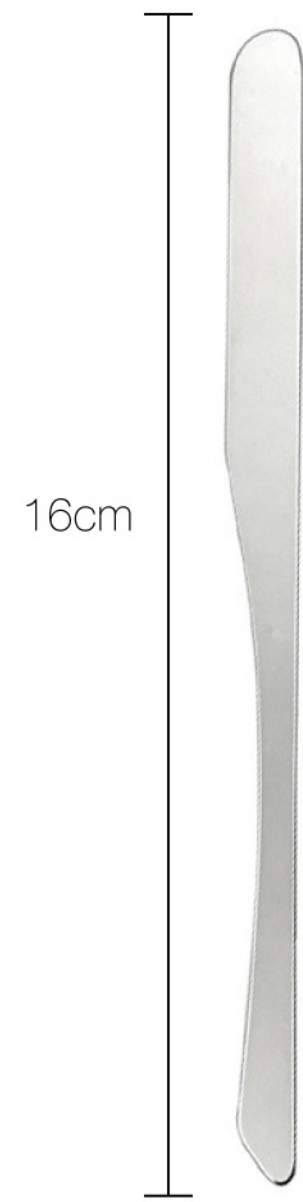

Makeup
& Skincare

Multitask Beauty Tool

Small scoop can use for apply cream, eye massage

Short cut can use for cushion or details

Long cut can use for forehead, face any wide area

After use, wipe off left over using tissue paper, then storage in leather case

Skincare

Makeup

SKU: 0202400298
Material: Stainless Steel + PU

Versatile Use for foundation, primers, and moisturizers.

Auxiliary line
Assist in drawing
eyeliner/eyeshadow
/eyebrows, etc.

Makeup

Brush Eyelashes

Apply Eyeliner

Apply Eye Shadow

Skincare

SKU: 0202400297
Material: Stainless Steel + PU

Pigment mixing spatula/blender

SKU: 0202231172
Material: Stainless Steel

SKU: 0202231169
Material: Silicone

SKU: 0202231173
Material: Stainless Steel