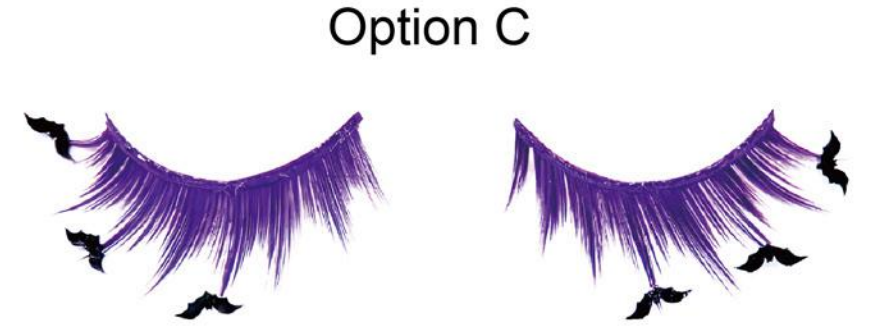

# ST FUTURE - FALSE EYELASH

Packaging Colour

Product Colour

Window Paper Box + Paper Card + Vac Tray  
Size: 110 x 12 x 54mm

Lash Glue 1.5ml