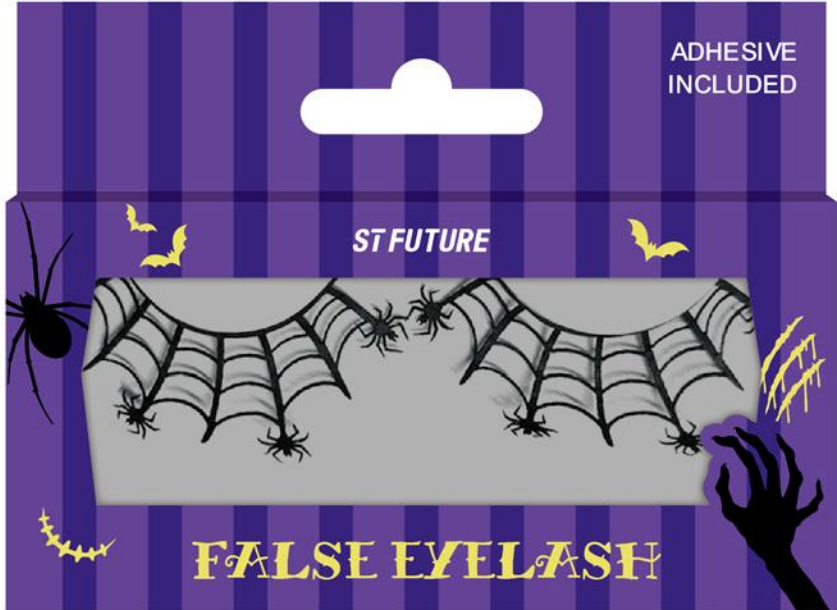

# ST FUTURE - FALSE EYELASH

Packaging Colour

Product Colour

Window Paper Box + Paper Card + Vac Tray  
Size: 110 x 12 x 54mm

Lash Glue 1.5ml