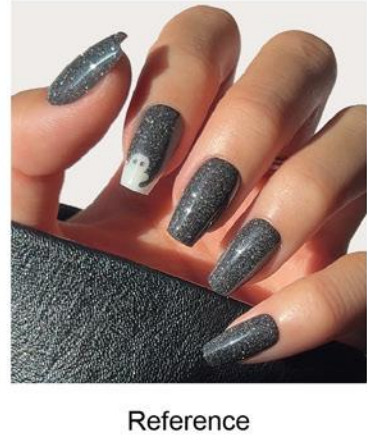

# ST FUTURE - FALSE EYELASH

Packaging Colour

Product Colour

Window Paper Box + Paper Card + Vac Tray  
Size: 110 x 12 x 54mm

Lash Glue 1.5ml