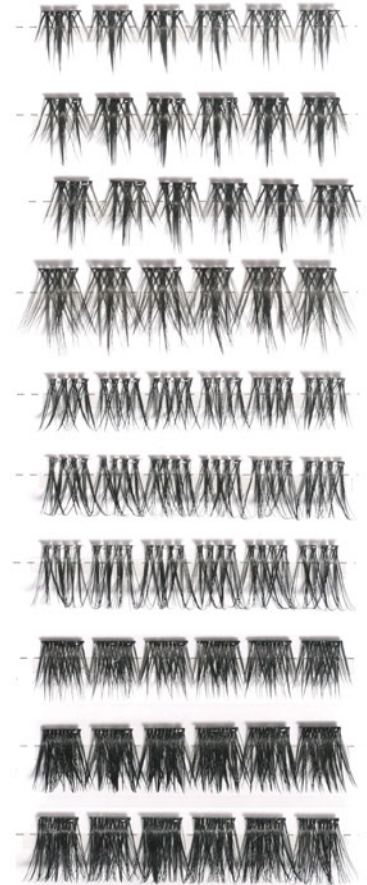

# ST FUTURE - DIY INDIVIDUAL LASH KIT

Packaging Colour

		
CMYK	266 C	VIOLET C

Product Colour

151 C

Window Paper Box + Paper Card  
Size: 96 X 15 X 150mm

Eyelash Applicator  
Size: 128mm

# ST FUTURE - HAIR.CLIPS & ELASTIC HAIR BANDS

Packaging Colour

CMYK 266 C VIOLET C

Product Colour

Paper Card  
Size: 190 x 123mm

Size: 80 x 80mm

Size: 22 x 19mm

Size: 18 x 19mm