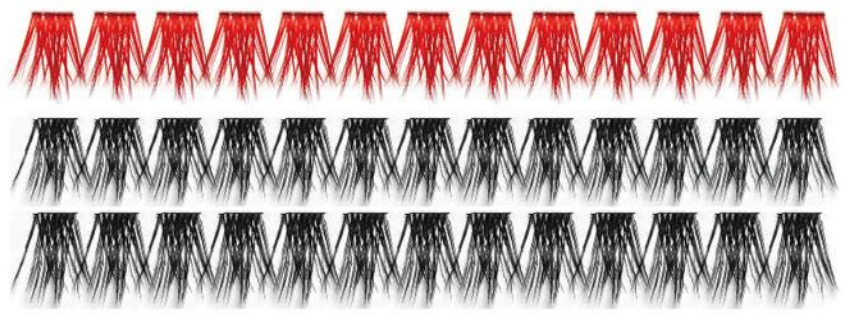

# ST FUTURE - DIY INDIVIDUAL LASH KIT

Packaging Colour

		
CMYK	266 C	VIOLET C

Product Colour

151 C

Window Paper Box + Paper Card  
Size: 96 X 15 X 150mm

Eyelash Applicator  
Size: 128mm