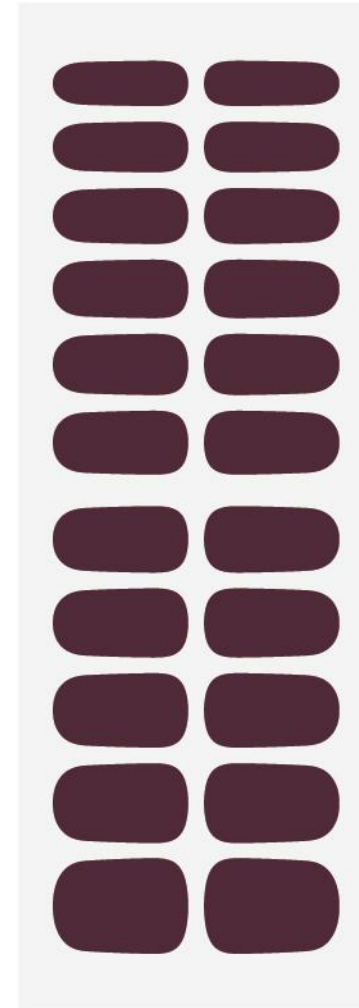

Size: 70x75mm

Size: 58x75mm

Window Paper Box  
Size:74x113x25mm

Paper Envelope Bag  
Size:75x195mm

Window Paper Box  
Size:123x81x15.5mm

Window Paper Box  
Size: 108x103x45mm

Conclear Application Tool  
Size: 15x95mm

Size: 42x51mm

Window Paper Box  
Size: 106x220x35mm

Paper Card  
Size: 225x140mm

ST FUTURE  
HAIR ACCESSORIES

Paper Card  
Size:80x140mm

Paper Card  
Size: 80x140mm

Paper Card  
Size: 80x140mm

CMYK