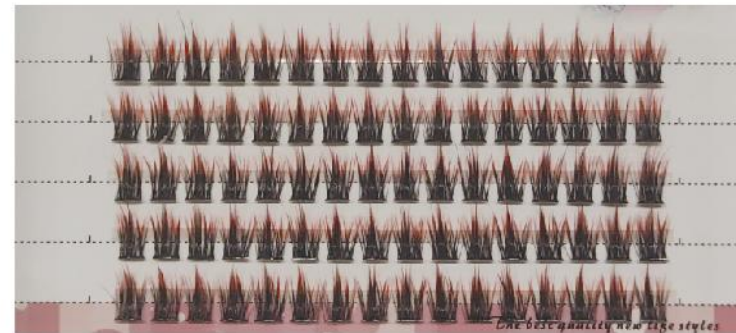

Size: 70x75mm

Size: 58x75mm

Window Paper Box  
Size:74x113x25mm

Paper Envelope Bag  
Size:75x195mm

Window Paper Box  
Size:123x81x15.5mm

Window Paper Box  
Size: 108x103x45mm

Conclear Application Tool  
Size: 15x95mm