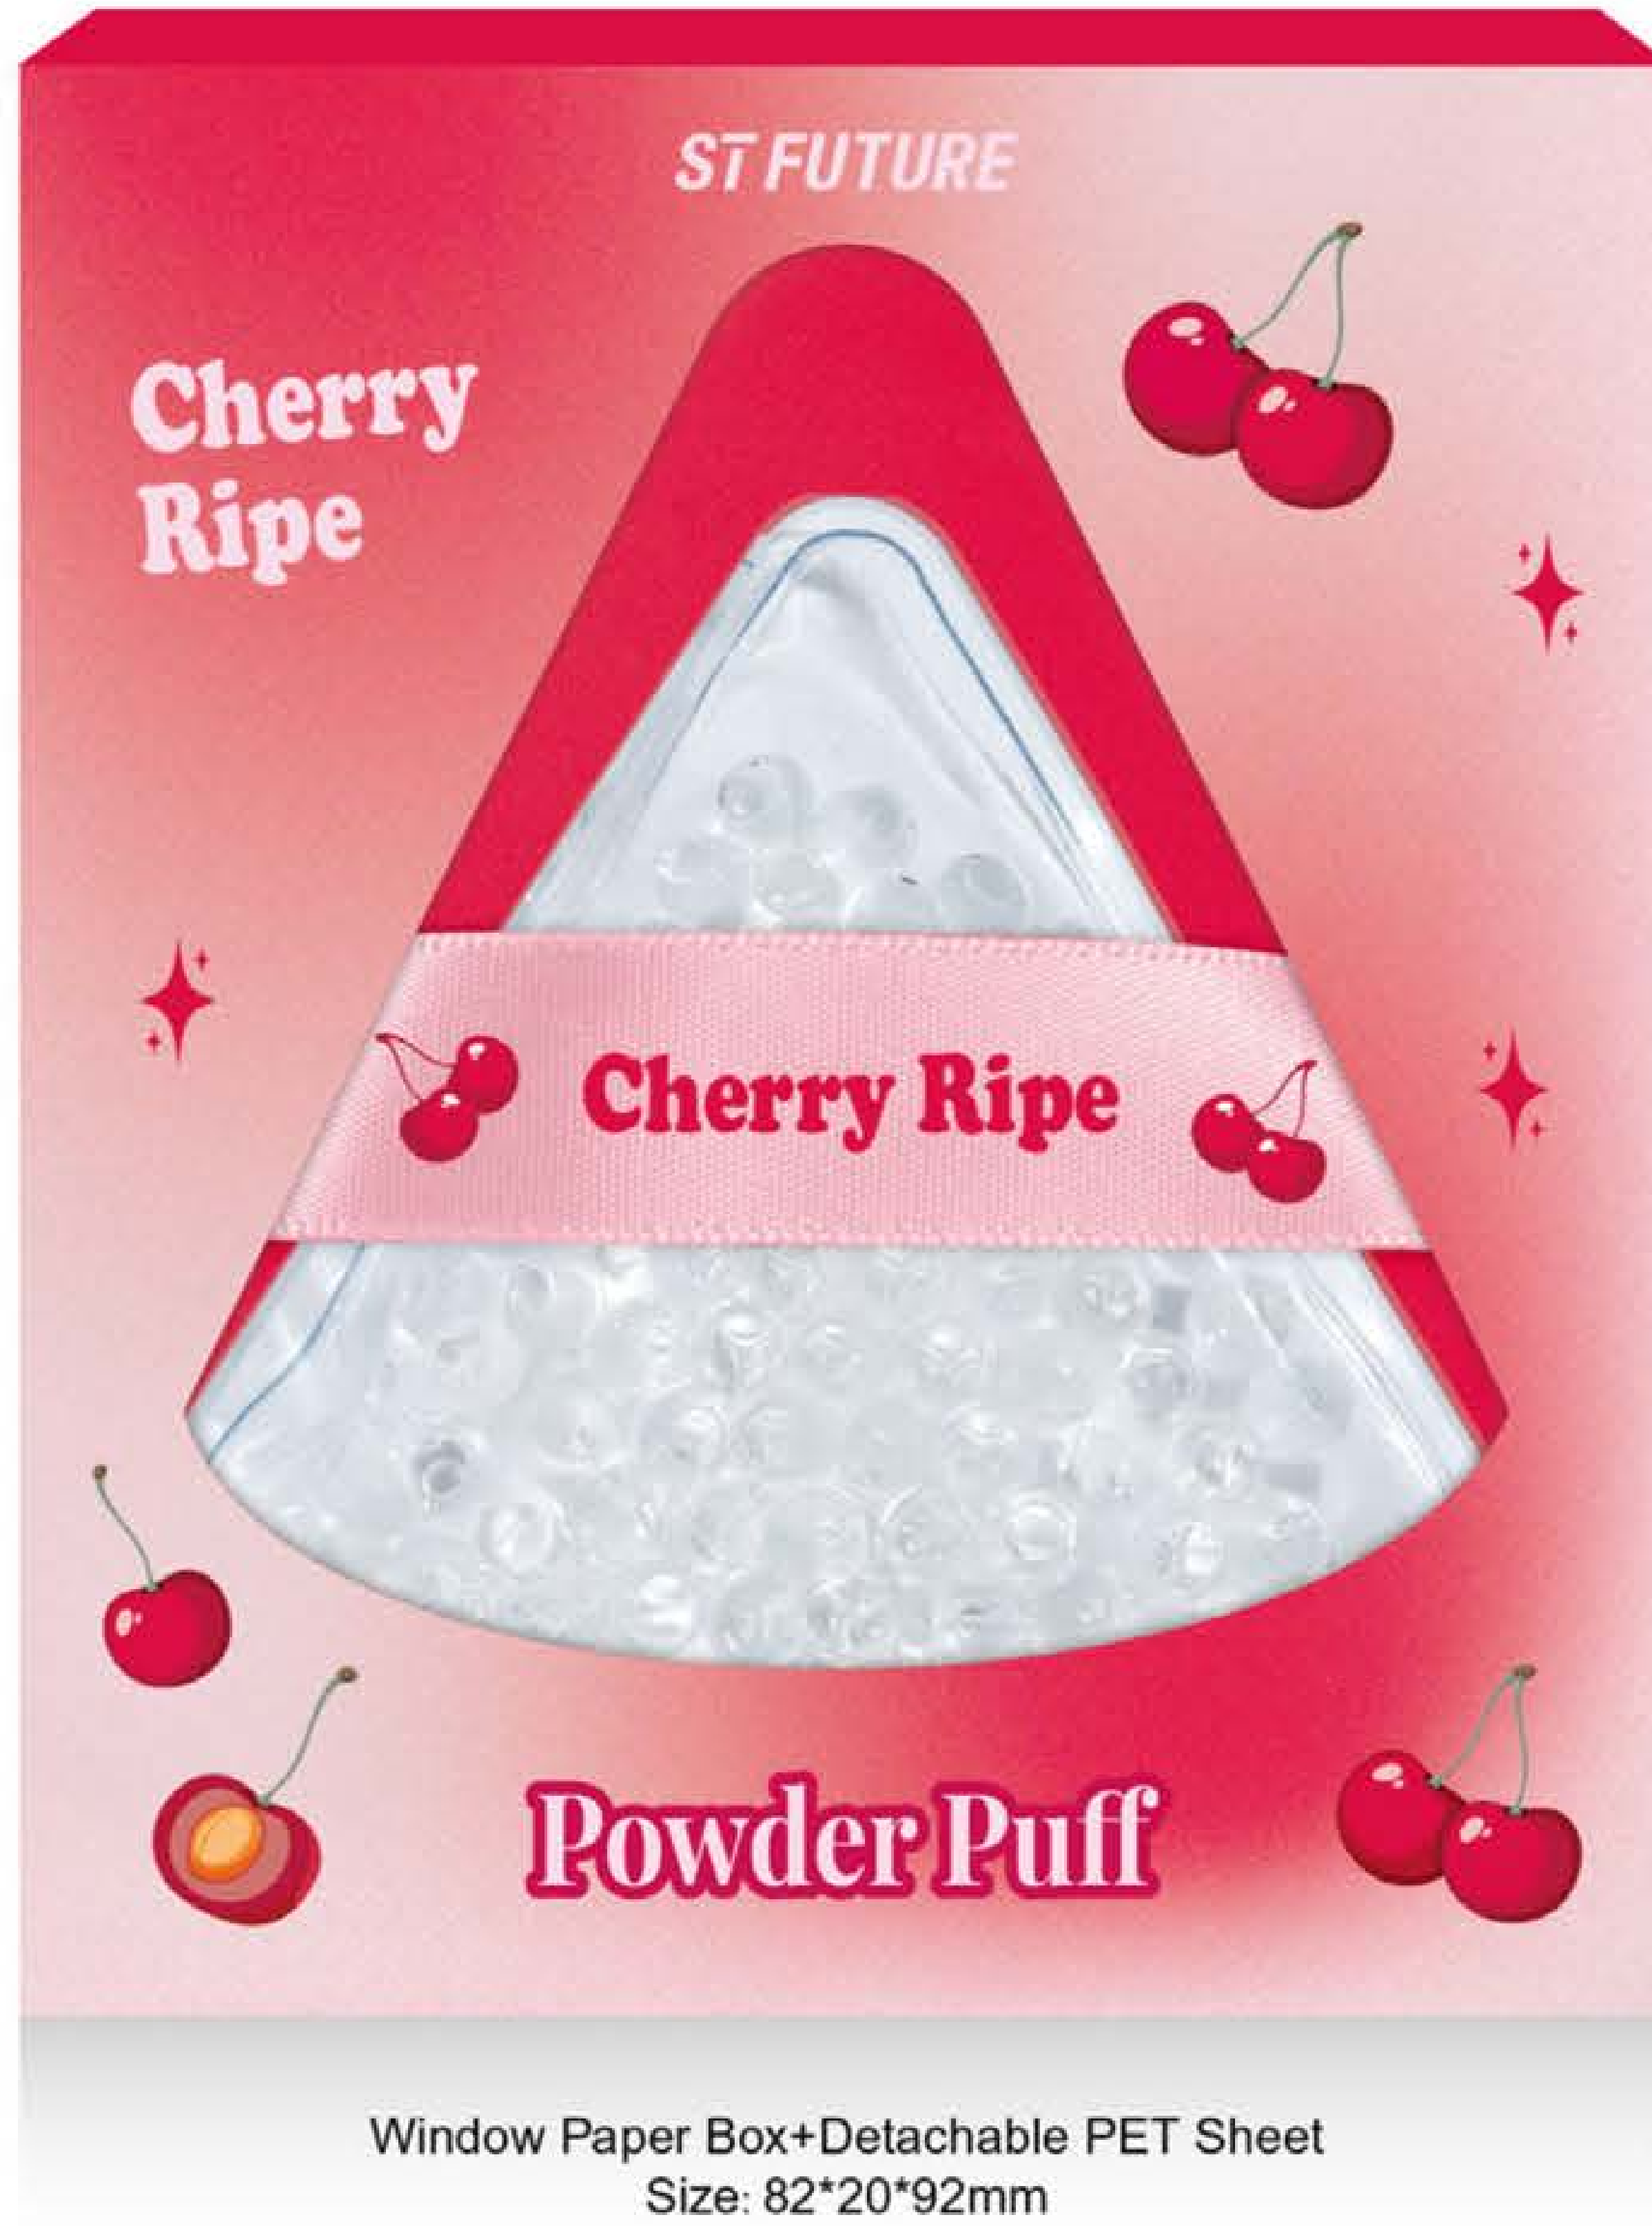

02

Setting Puff

Enhanced powder adherence. Perfect for loose powder, guaranteeing a flawless finish every time.

**ALL IN ONE
Powder Puff**

01

Blending Puff

Elasticity and skin-friendly composition. Ideal for liquid or cream formulas, ensuring a flawless base makeup.

03

Skin Awakening Pad

The gel takes out, ideal for hot and cold therapy packs for skin relaxation.

The gel inserts provide a luxurious bounce for the final application.