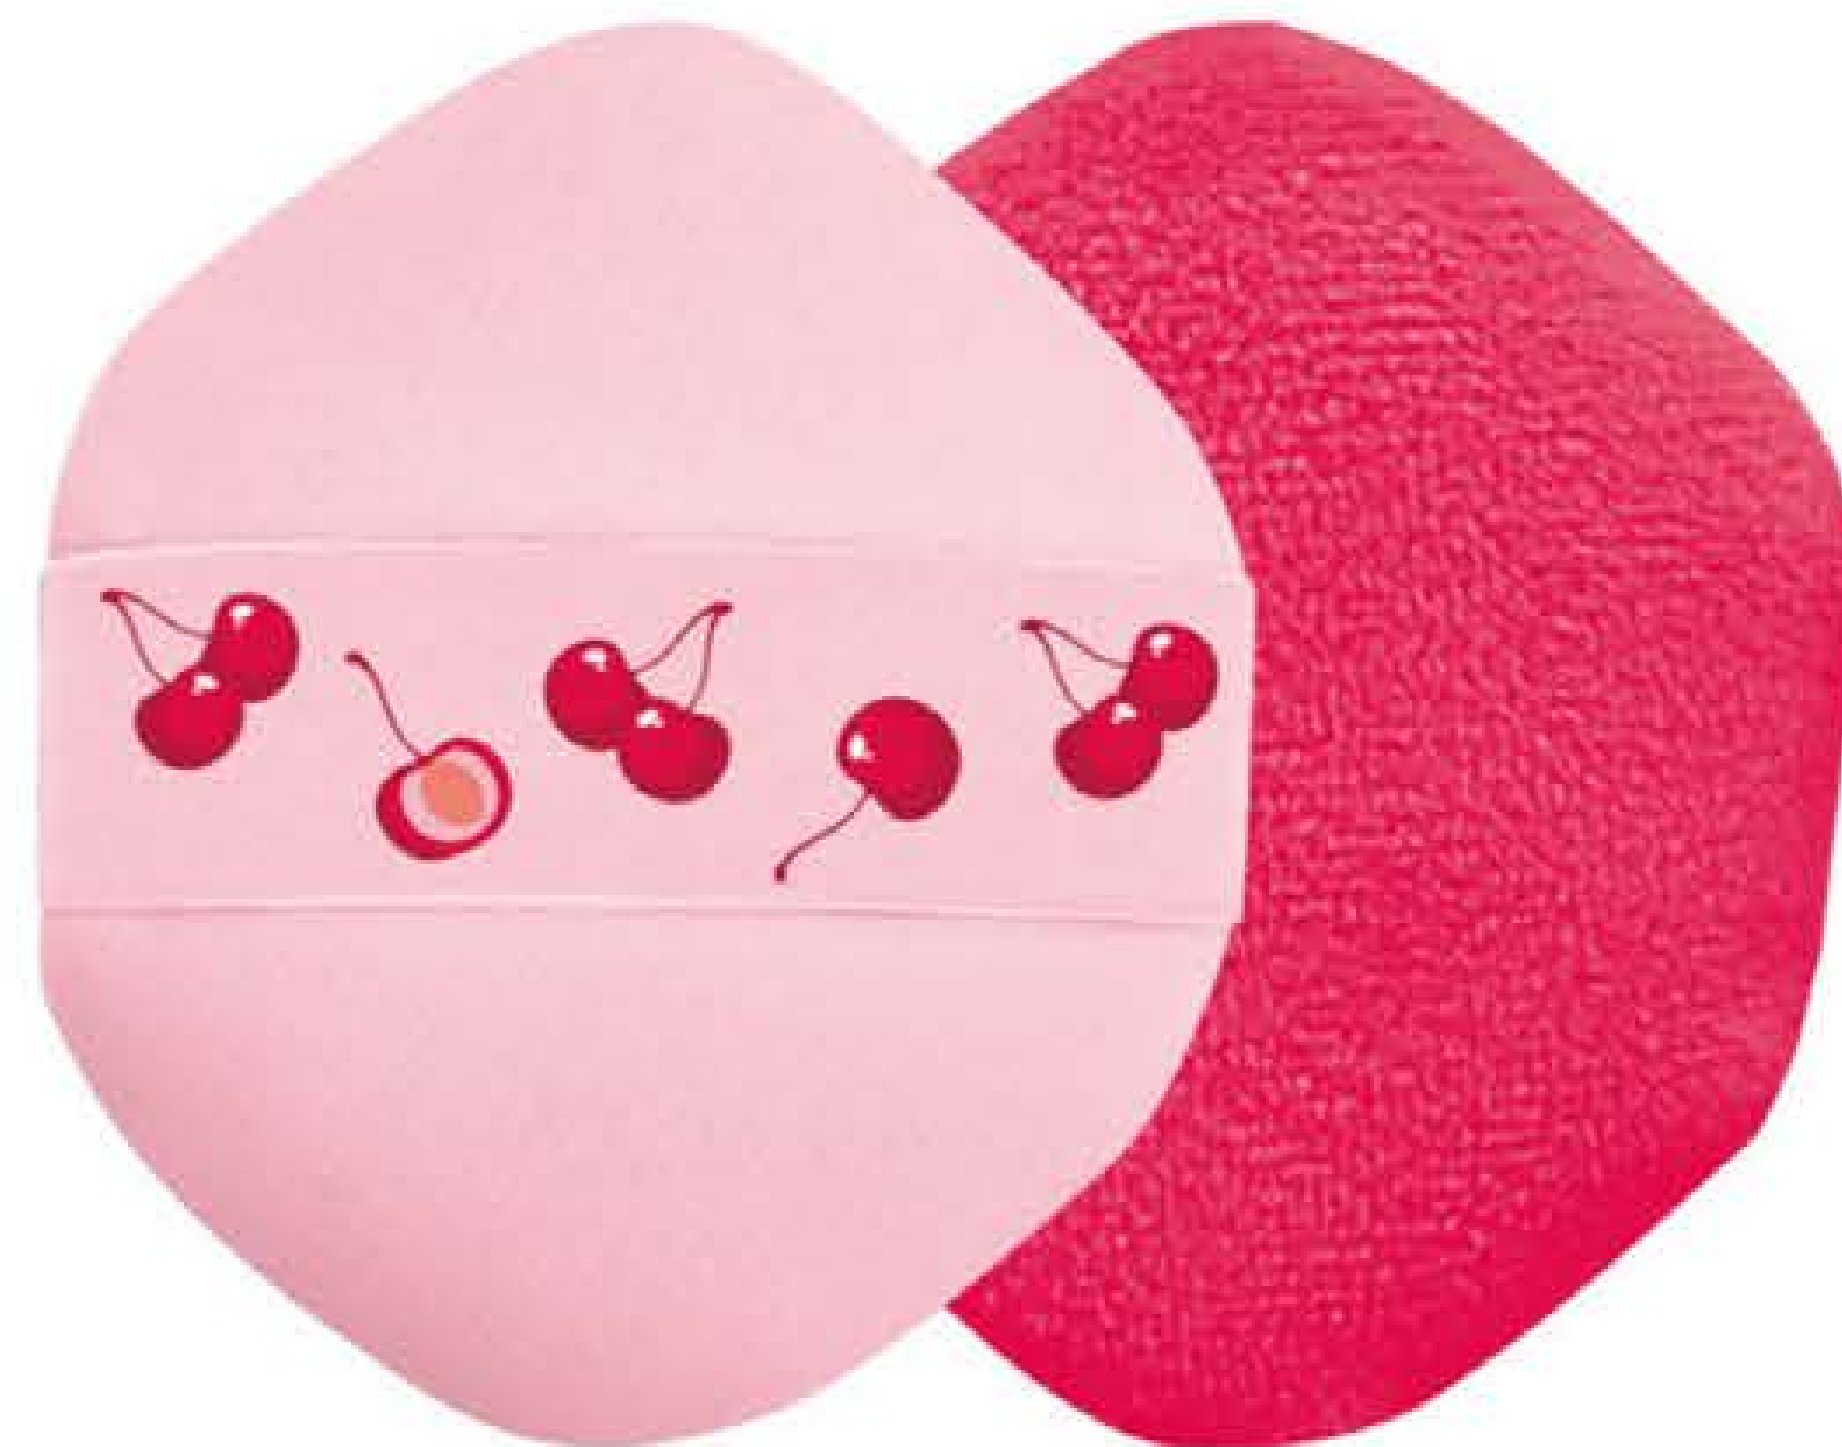

Option B

Size: 60*70mm