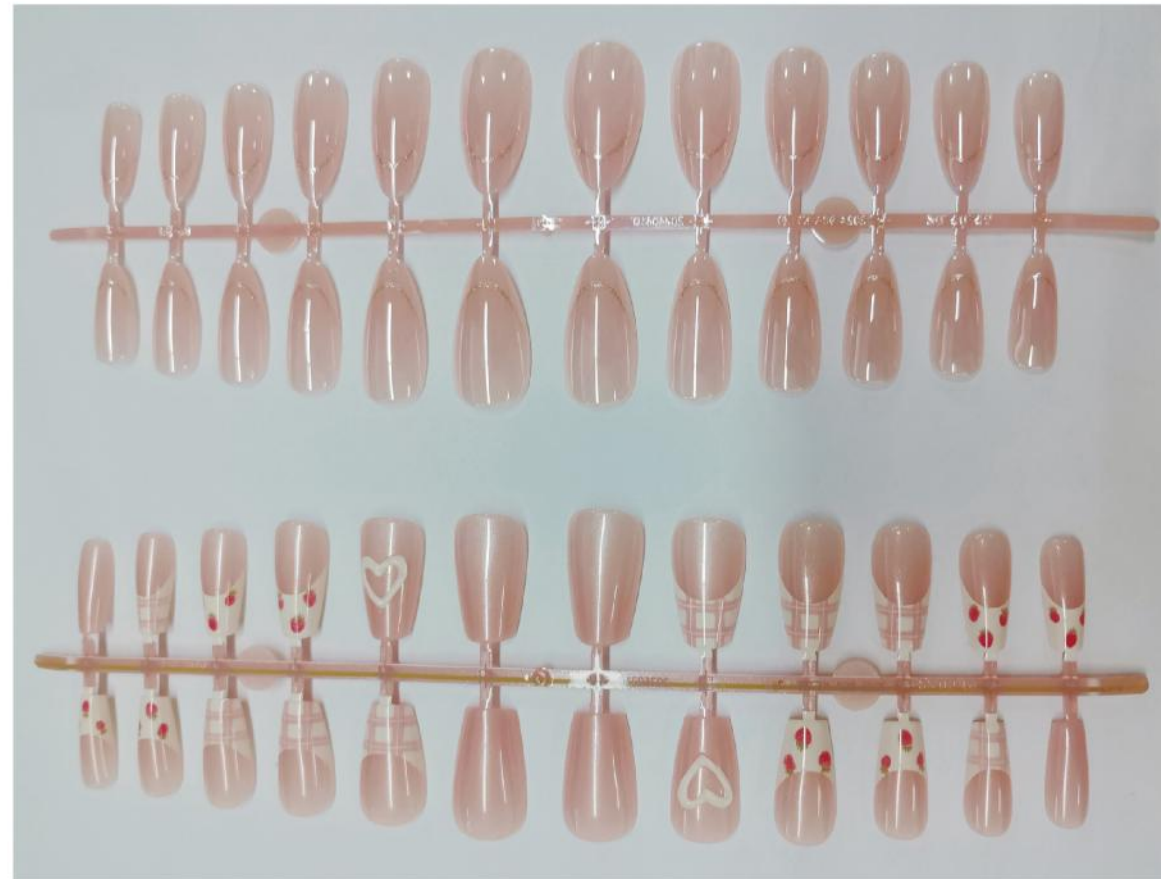

EYE TOOL SET

FROST-KISSED

Paper Window Box
Size: 145x10x69mm

FALSE NAILS

FROST-KISSED

Paper Window Box
Size: 113x74x25mm

Option A

Option B

UV-FREE GEL NAIL STICKER

FROST-KISSED

Envelope Bag
Size: 180x66mm

Option A

Option B

Envelope Bag
Size: 130x90mm

Option A

Option B