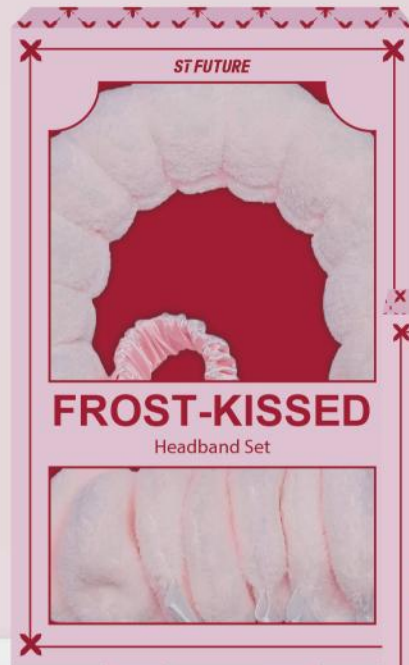

ST FUTURE

FROST-KISSED

SPRING SUMMER 2026

Inspire through frosted cool tones and icy pink skin finishes

Pink Frost adds a futuristic sheen to the skin.

Key words: glitter, iridescent, The Reverie Escapists

Velvety Touch with a Chic Quilted Look Storage

Translucent and Bold: The Perfect Harmony of Functionality and Style

STUTURE
SPRING SUMMER 2026

FROST-KISSED

TREND 2

FROST-KISSED

Soft Jelly Finish
Delicate Sheer Tint

Glitter Coating
Embossing
UV Printing
Pastel Pink Hues
Muted Rosy Shades

STUTURE
SPRING SUMMER 2026

FROST-KISSED

TREND 2

EYE MAKEUP BRUSH SET

FROST-KISSED

Paper Window Box
Size: 190x85x15mm

FACE MAKEUP BRUSH SET

FROST-KISSED

Sleeve
Size: 303x15mm

2 PRECISION POWDER PUFFS

FROST-KISSED

EVA Bag+paper card
paper card Size: 136x102mm

CLEANSING REMOVAL PAD SET

FROST-KISSED

EVA Bag+paper card
paper card Size: 155x150mm