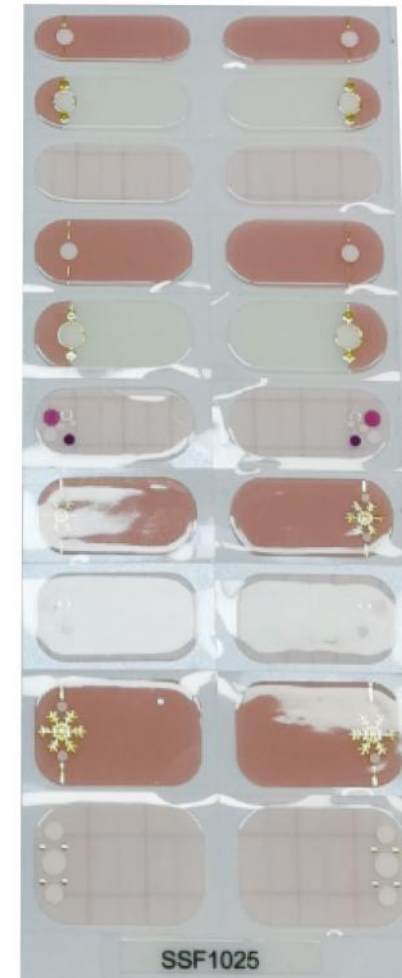

FROST-KISSED

Sleeve
Size: 303x15mm

2 PRECISION POWDER PUFFS

FROST-KISSED

EVA Bag+paper card
paper card Size: 136x102mm

CLEANSING REMOVAL PAD SET

FROST-KISSED

EVA Bag+paper card
paper card Size: 155x150mm

EYE TOOL SET

FROST-KISSED

Paper Window Box
Size: 145x10x69mm

FALSE NAILS

FROST-KISSED

Paper Window Box
Size: 113x74x25mm

Option A

Option B

UV-FREE GEL NAIL STICKER

FROST-KISSED

Envelope Bag
Size: 180x66mm

Option A

Option B

Envelope Bag
Size: 130x90mm

Option A

Option B