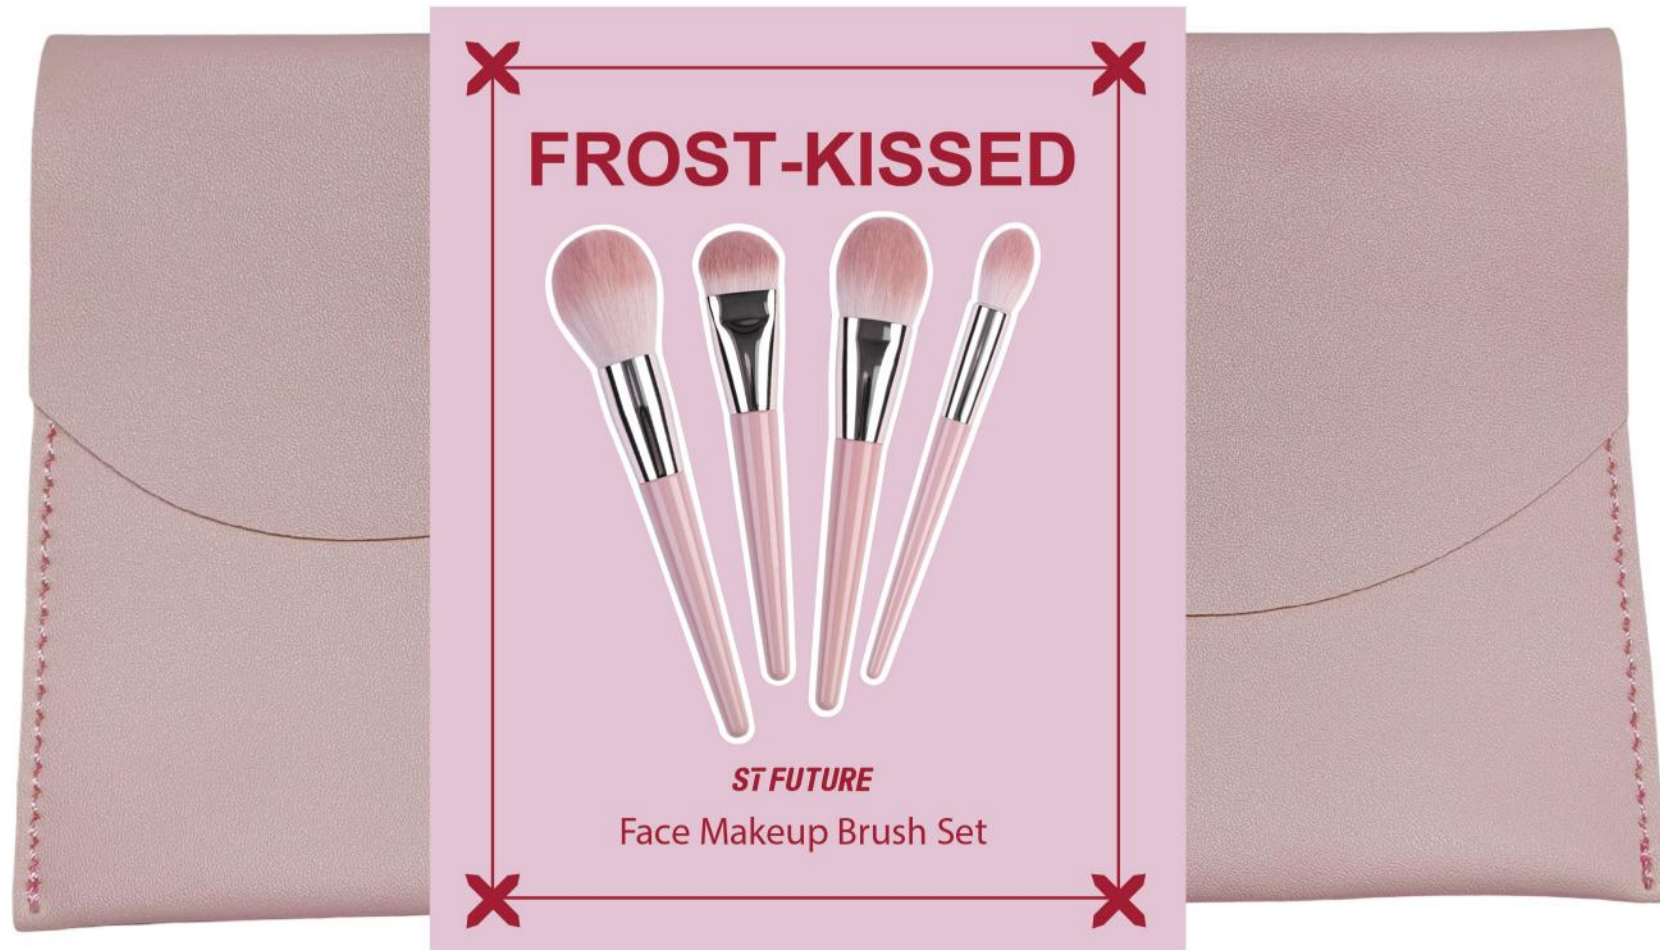

ST FUTURE

FROST-KISSED

SPRING SUMMER 2026

Inspire through frosted cool tones and icy pink skin finishes

Pink Frost adds a futuristic sheen to the skin.

Key words: glitter, iridescent, The Reverie Escapists

Glitter Coating
Embossing
UV Printing
Pastel Pink Hues
Muted Rosy Shades

STUTURE
SPRING SUMMER 2026

FROST-KISSED

TREND 2

EYE MAKEUP BRUSH SET

FROST-KISSED

Paper Window Box
Size: 190x85x15mm

FACE MAKEUP BRUSH SET

FROST-KISSED

Sleeve
Size: 303x15mm

2 PRECISION POWDER PUFFS

FROST-KISSED

EVA Bag+paper card
paper card Size: 136x102mm

CLEANSING REMOVAL PAD SET

FROST-KISSED

EVA Bag+paper card
paper card Size: 155x150mm

UV-FREE GEL NAIL STICKER

FROST-KISSED

Envelope Bag
Size: 180x66mm

Option A

Option B

Envelope Bag
Size: 130x90mm

Option A

Option B