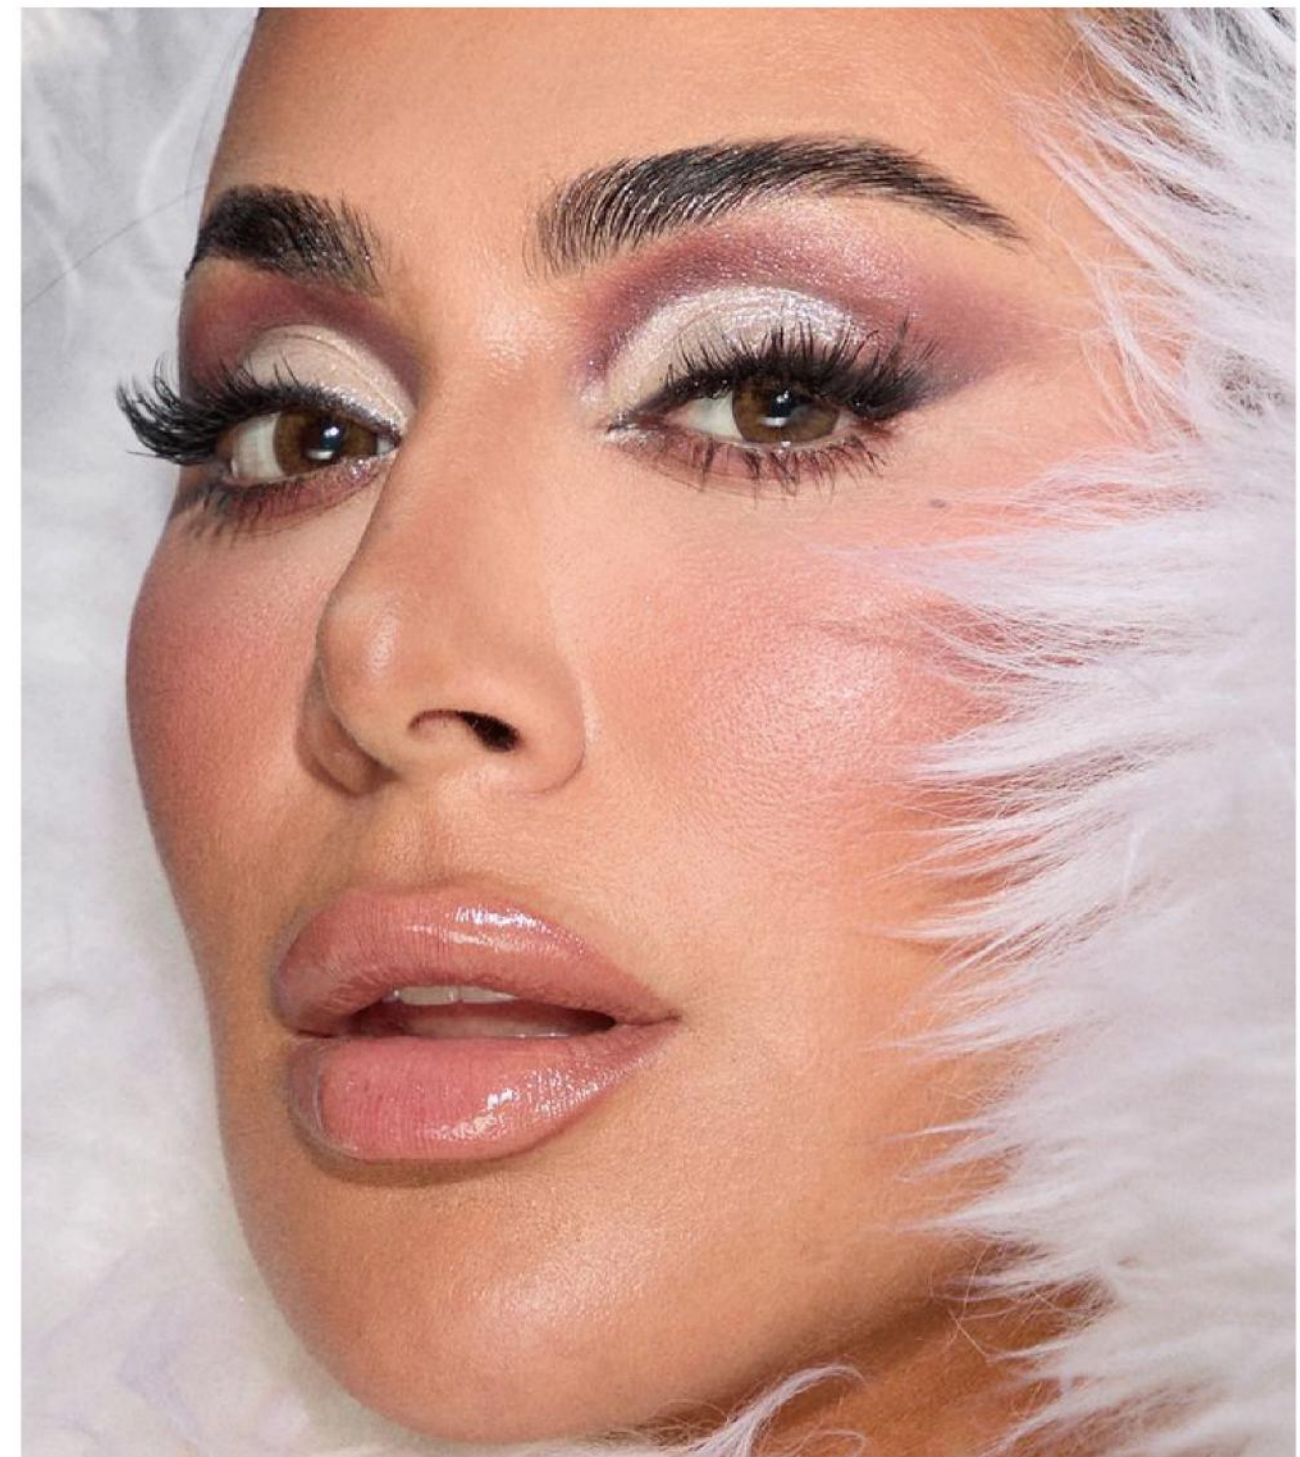

Craft icy moments with frozen pastels

Gentle tinted pastels in multi-dimensional finishes will invoke calm and quiet joy in a sensorial palette.

Key words: frosted, sheer