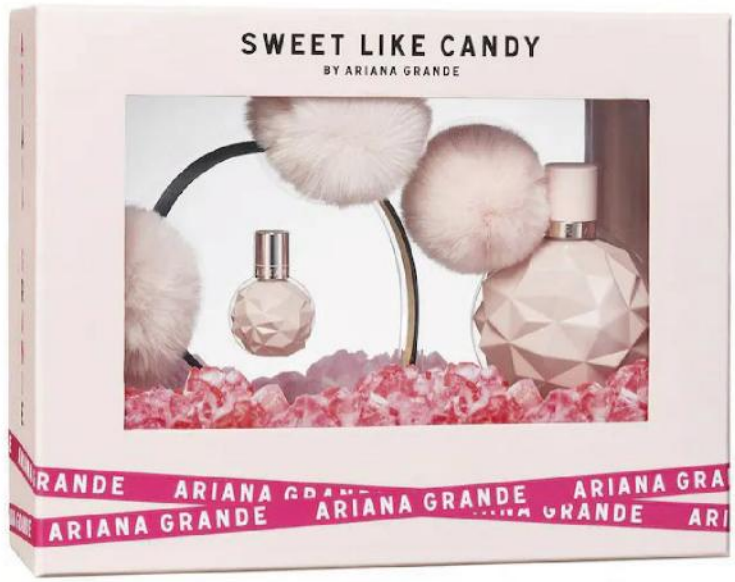

ST FUTURE

FROST-KISSED

SPRING SUMMER 2026

Inspire through frosted cool tones and icy pink skin finishes

Pink Frost adds a futuristic sheen to the skin.

Key words: glitter, iridescent, The Reverie Escapists

Product applications: eyeshadow, eco-friendly eye glitter, highlighter, skincare-infused primer, tinted liquid blush, polish, press-on nails

Key finishes: glitter, metallic, sheer, shimmer, satin

Craft icy moments with frozen pastels

Velvety Touch with a Chic Quilted Look Storage

Translucent and Bold: The Perfect Harmony of Functionality and Style

STUTURE
SPRING SUMMER 2026

FROST-KISSED

TREND 2

FROST-KISSED

Soft Jelly Finish
Delicate Sheer Tint

Glitter Coating
Embossing
UV Printing
Pastel Pink Hues
Muted Rosy Shades

STUTURE
SPRING SUMMER 2026

FROST-KISSED

TREND 2

EYE MAKEUP BRUSH SET

FROST-KISSED

Paper Window Box
Size: 190x85x15mm

FACE MAKEUP BRUSH SET