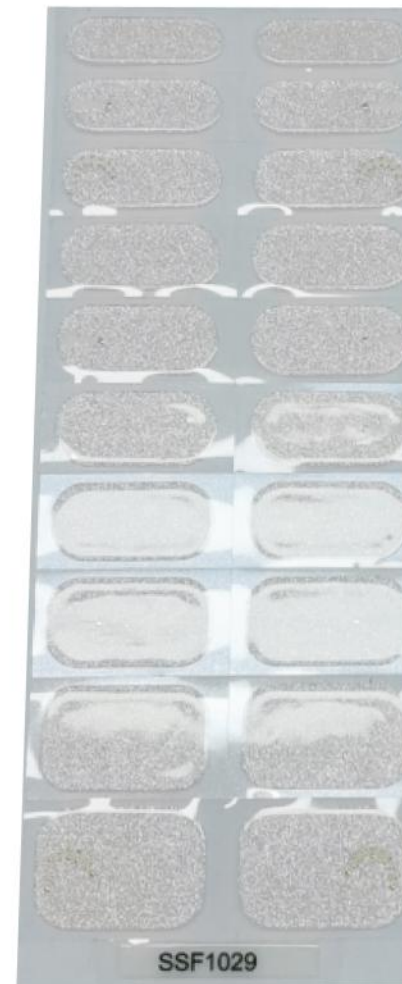

FROST-KISSED

Sleeve
Size: 303x15mm

2 PRECISION POWDER PUFFS

FROST-KISSED

EVA Bag+paper card
paper card Size: 136x102mm

CLEANSING REMOVAL PAD SET

FROST-KISSED

EVA Bag+paper card
paper card Size: 155x150mm

EYE TOOL SET

FROST-KISSED

Paper Window Box
Size: 145x10x69mm

FALSE NAILS

FROST-KISSED

Paper Window Box
Size: 113x74x25mm

Option A

Option B

UV-FREE GEL NAIL STICKER

FROST-KISSED

Envelope Bag
Size: 180x66mm

Option A

Option B

Envelope Bag
Size: 130x90mm

Option A

Option B