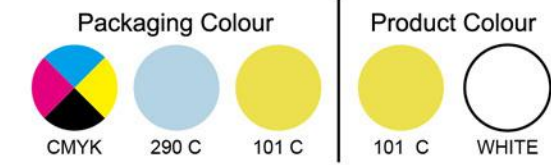

ST FUTURE - PARTY FALSE EYELASH

Product Colour

Window Paper Box + Vac tray
Size: 54 x 13 x 110mm

Option A

Option B

Option C

Lash Glue 1.5ml

ST FUTURE - PRE GLUE INDIVIDUAL LASHES 90PCS

Product Colour

Window Paper Box + Paper Card
Size: 105 x 15 x 133mm

Option A

Option B

Option C

ST FUTURE - DIY CLUSTER LASH KIT 60PCS

Window Paper Box + Vac Tray
Size: 118 x 15 x 118mm

Lash Applicator
Size: 133x11mm

Lash Glue 1.5ml

ST FUTURE - NAIL ART STICKERS

Window Envelope Bag + Paper Card
Size: 72 x 125mm

Size: 65 x 95mm

ST FUTURE - FALSE NAILS

Window Paper Box + Vac Tray
Size: 69 x 32 x 144mm

ST FUTURE - HEADBAND & WASH CUFFS