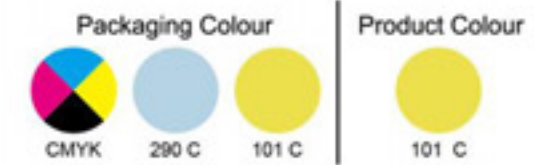

ST FUTURE

LEMONADE SUMMER PROPOSAL

ST FUTURE - MAKEUP BRUSH SET

Window Paper Box + Paper Card
Size: 158 x 40 x 205mm

Reference

ST FUTURE - EYE BRUSH KIT

Window Paper Box + Paper Card + Vac Tray
Size: 101 x 15 x 173mm

ST FUTURE - TRAVE BRUSH SET

Swing Tag
Size: 55 x 70mm

Mini pouch
Size: 75x 35 x 135mm

ST FUTURE - FLAWLESS FACE DUO

Window Paper Box + Vac Tray + Paper Card
Size: 92 x 23 x 140mm

Size:40 x 60mm

Size:110mm

ST FUTURE - MAKEUP SPONGE