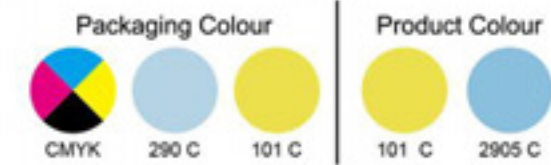

Window Paper Box + Paper Card
Size: 53 x 53 x 90mm

Size: 40 x 60mm

Metal Holder
Size: 50 x 52mm

ST FUTURE - MAKEUP SPONGE SET

Paper Box + PET Insert
Size: 98 x 54 x 110mm

Option A

Size: 39 x 61mm

Size: 40 x 60mm