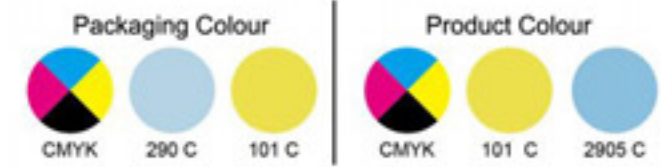

ST FUTURE - MANICURE SET

Paper Belly Card
Size: 64 x 20 x 112mm