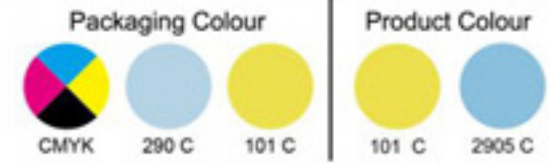

ST FUTURE - HAIR ACCESSORY SET

Window Paper Box + Paper Tray
Size: 105x110x50mm

Size: 100mm

X 4
Size: 50mm

ST FUTURE - FACE GEMS

Window Envelope Bag
Size: 168 x 125mm

Option A

Option B