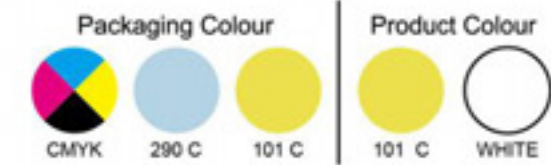

ST FUTURE

LEMONADE SUMMER PROPOSAL

ST FUTURE - MAKEUP BRUSH SET

Window Paper Box + Paper Card
Size: 158 x 40 x 205mm

Reference

ST FUTURE - EYE BRUSH KIT

Window Paper Box + Paper Card + Vac Tray
Size: 101 x 15 x 173mm