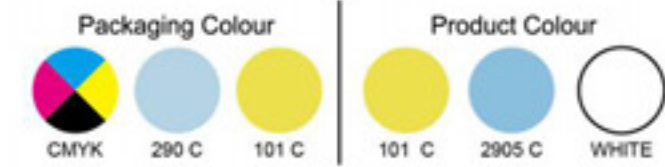

ST FUTURE - FACIAL CLEANSING SET

PVC Bag
Size: 120 x 22 x 102mm
Paper Card
Size: 110 x 18 x 97mm

Size: 150 x 30mm

X2
Size: 85 x 85mm

ST FUTURE - EYEMASK

Paper Card
Size: 234 x 178mm

Eyemask
Size: 200 x 100mm