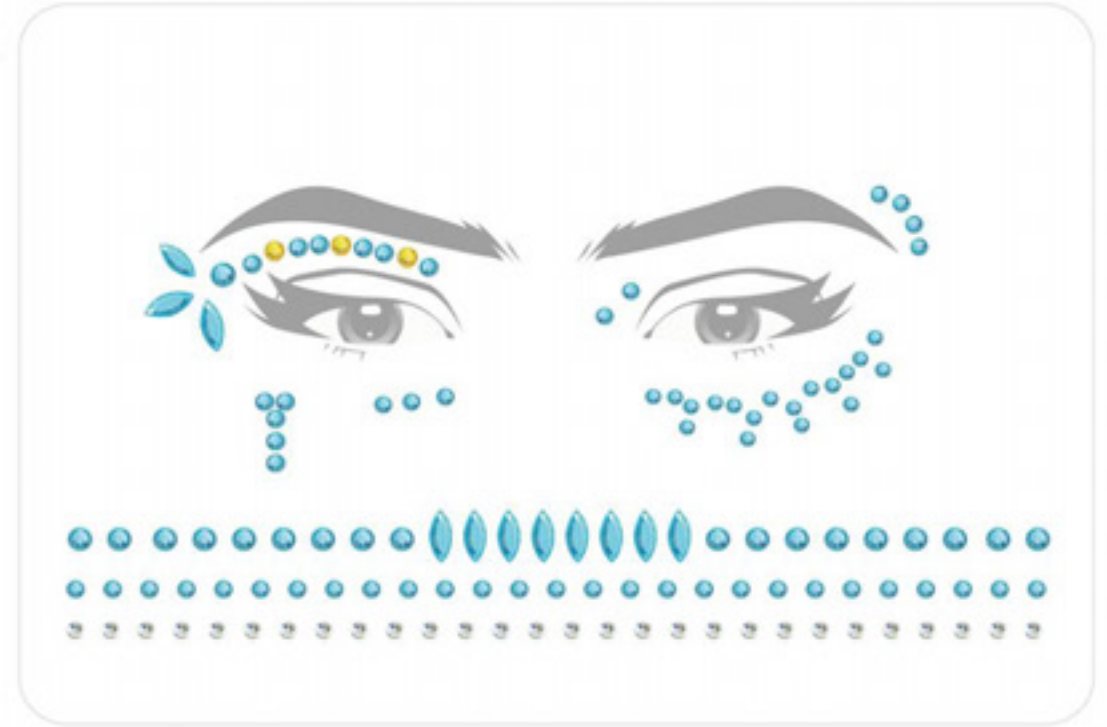

ST FUTURE - HAIR ACCESSORY SET

Window Paper Box + Paper Tray
Size: 105x110x50mm

Size: 100mm

X 4
Size: 50mm

ST FUTURE - FACE GEMS

Window Envelope Bag
Size: 168 x 125mm

Option A

Option B