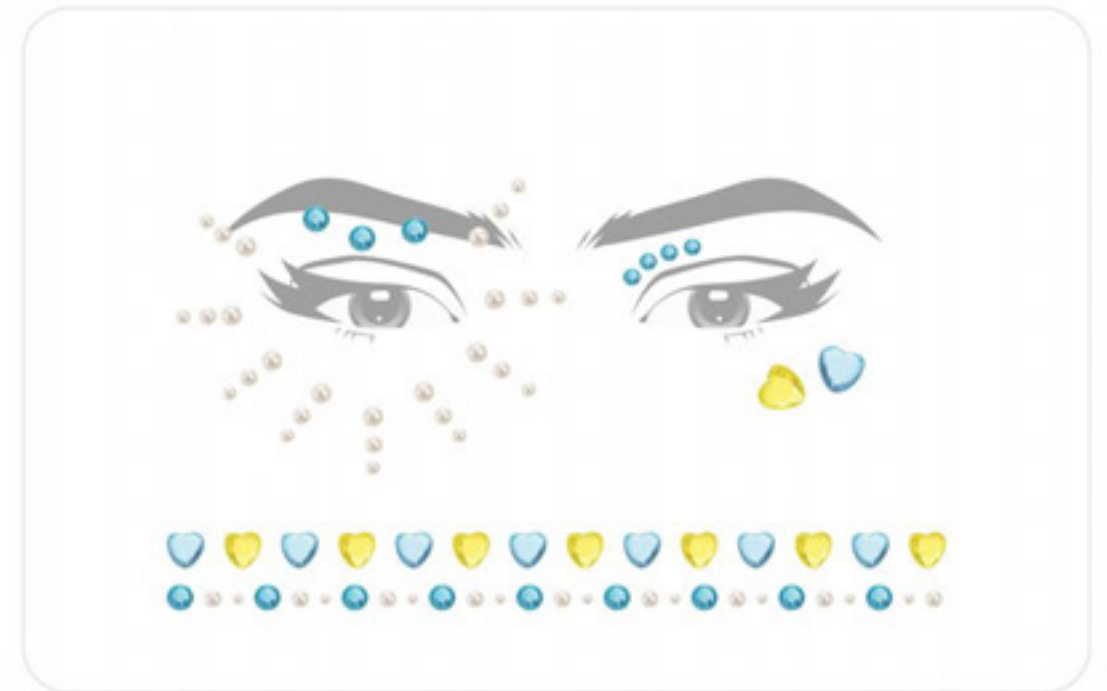

ST FUTURE - HAIR ACCESSORY SET

Window Paper Box + Paper Tray
Size: 105x110x50mm

Size: 100mm

X 4
Size: 50mm

ST FUTURE - FACE GEMS

Window Envelope Bag
Size: 168 x 125mm

Option A

Option B