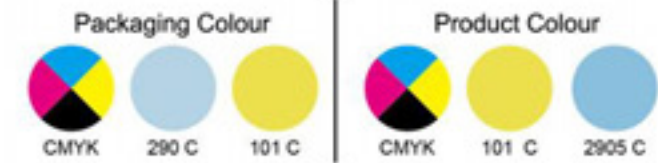

Size: 75 x 15 x 70mm

ST FUTURE - RETRACTABLE FACIAL RAZORS 3PCS

Window Paper Box + Paper Card
Size: 48 x 15 x 94mm

Size: 12 x92mm

Size: 12 x130mm

ST FUTURE - MINI EYELASH CURLER

Option A

Option B

Window Paper Box + Vac Tray + Paper Card
Size: 46 x 18 x 75mm

Option A

Size: 36 x 58mm

Option B

Size: 36 x 58mm

ST FUTURE - LASH & BROW SET

Window Paper Box + Vac Tray + Paper Card
Size: 135 x 42 x 140mm

Eyelash Curler
Size: 110mm