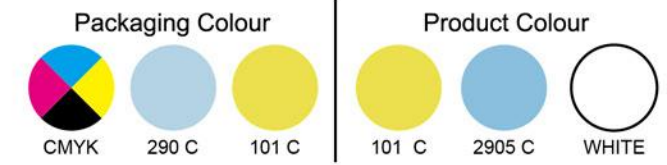

ST FUTURE - FACIAL CLEANSING SET

PVC Bag
Size: 120 x 22 x 102mm
Paper Card
Size: 110 x 18 x 97mm

Size: 150 x 30mm

X2
Size: 85 x 85mm

ST FUTURE - EYEMASK

Paper Card
Size: 234 x 178mm

Eyemask
Size: 200 x 100mm