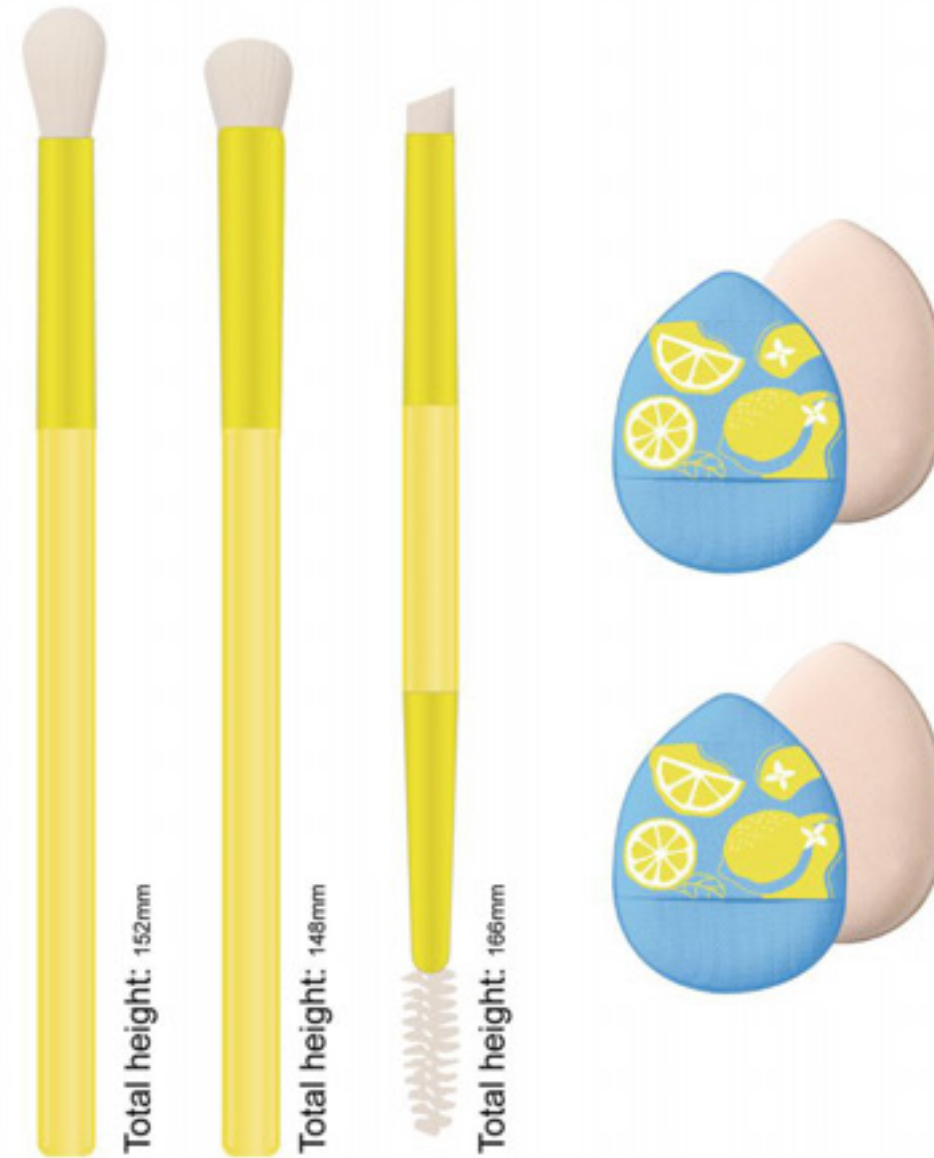

ST FUTURE

LEMONADE SUMMER PROPOSAL

ST FUTURE - MAKEUP BRUSH SET

Window Paper Box + Paper Card
Size: 158 x 40 x 205mm

Reference

ST FUTURE - EYE BRUSH KIT

Window Paper Box + Paper Card + Vac Tray
Size: 101 x 15 x 173mm

ST FUTURE - TRAVE BRUSH SET

Swing Tag
Size: 55 x 70mm

Mini pouch
Size: 75x 35 x 135mm

ST FUTURE - FLAWLESS FACE DUO

Window Paper Box + Vac Tray + Paper Card
Size: 92 x 23 x 140mm

Size:40 x 60mm

Size:110mm

ST FUTURE - MAKEUP SPONGE

Window Paper Box + Paper Card
Size: 53 x 53 x 90mm

Size: 40 x 60mm

Metal Holder
Size: 50 x 52mm

ST FUTURE - MAKEUP SPONGE SET

Paper Box + PET Insert
Size: 98 x 54 x 110mm

Option A

Size: 39 x 61mm

Size: 40 x 60mm