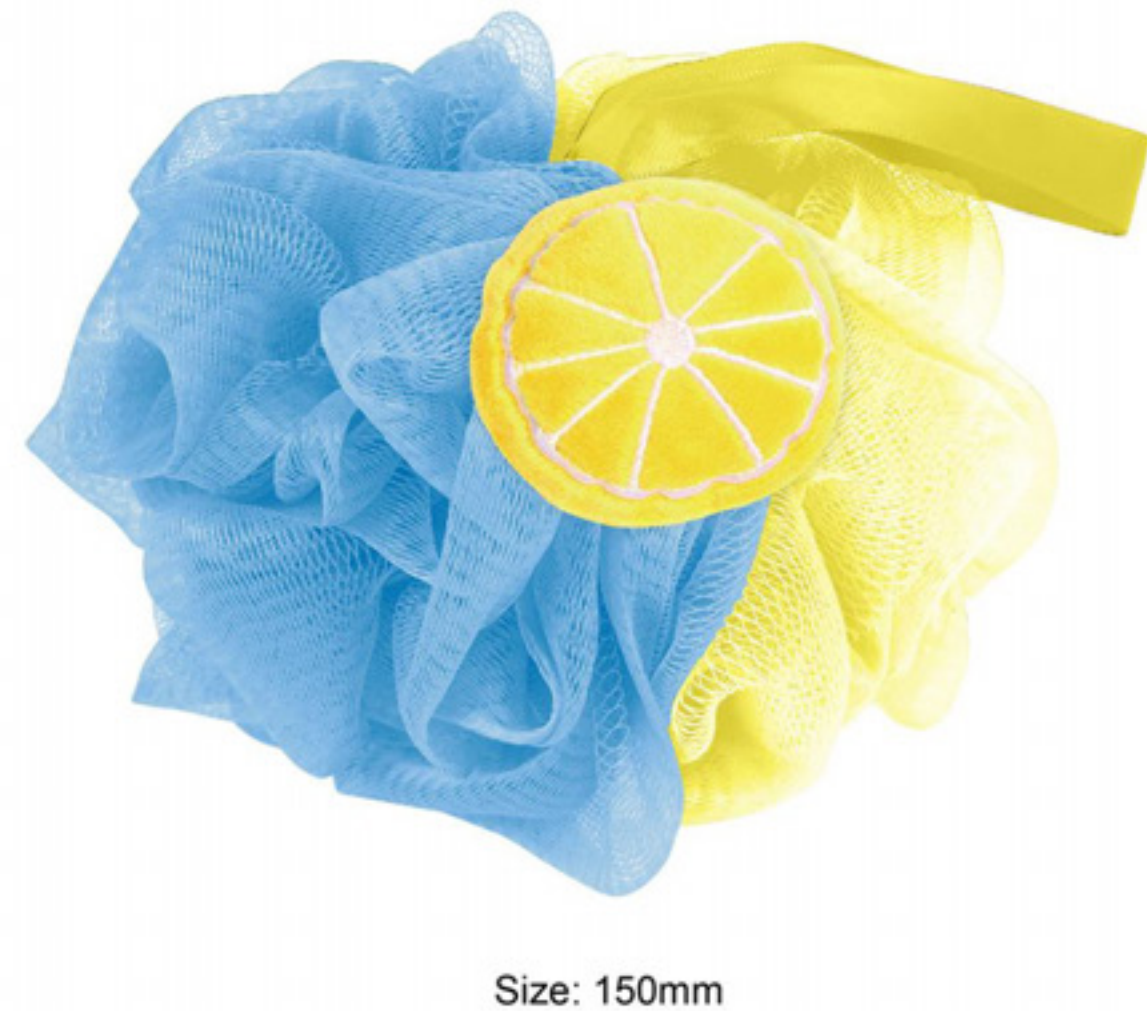

ST FUTURE - SHOWER CAP

Paper Card
Size: 80 x 145mm

Size: 270x270mm

ST FUTURE - SHOWER PUFF

ST FUTURE - HAIR BRUSH & SCRUNCHIE

Paper Card
Size: 70 x 167mm

Hair Detangler
Size: 50x135mm

Scrunchie
Size: 100mm