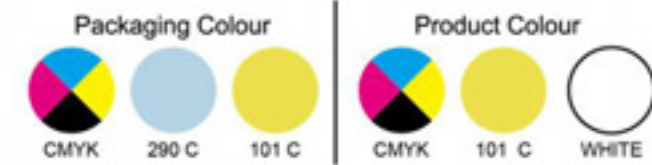

ST FUTURE - COMPACT HAIRBRUSH

Paper Card
Size: 80 x 95mm

Size: 65x70mm

Open Reference

ST FUTURE - NO CREASE HAIR CLIPS

Paper Card
Size: 70 X 120mm

Size: 15 X 60mm

ST FUTURE - HAIR CLIP SET