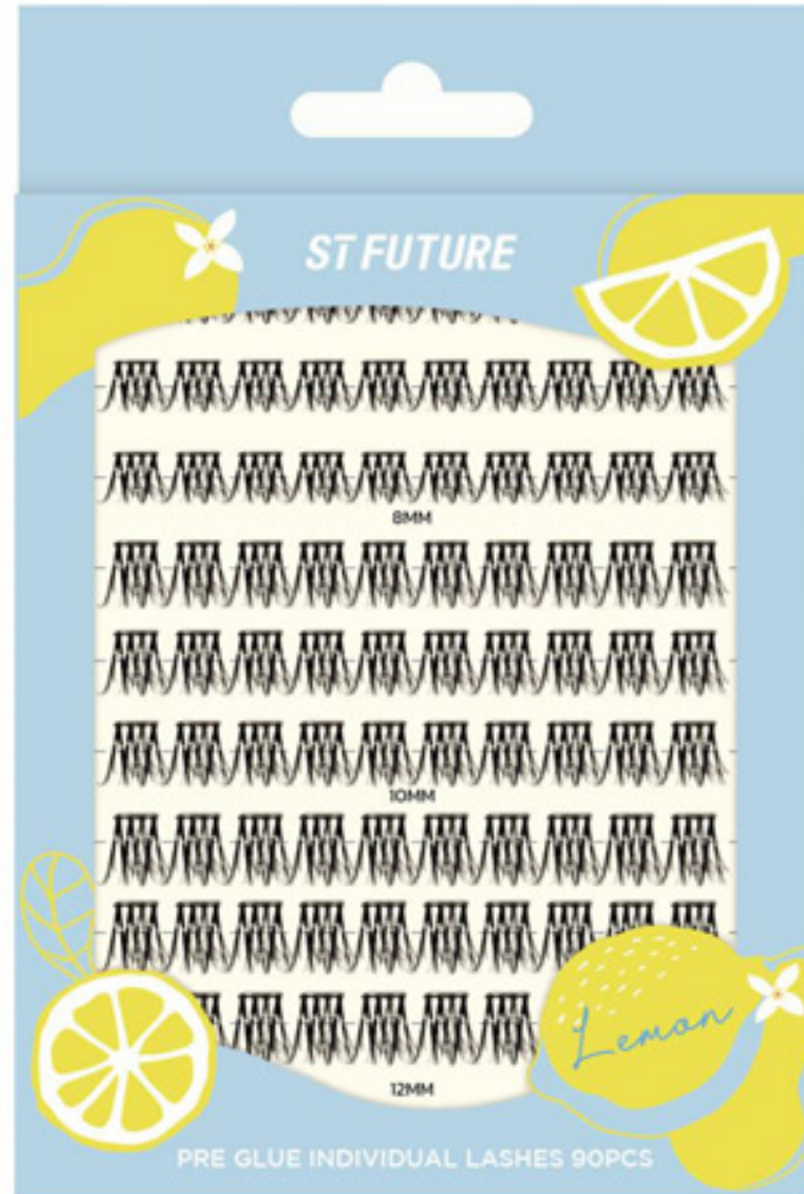

ST FUTURE - PRE GLUE INDIVIDUAL LASHES 90PCS

Product Colour