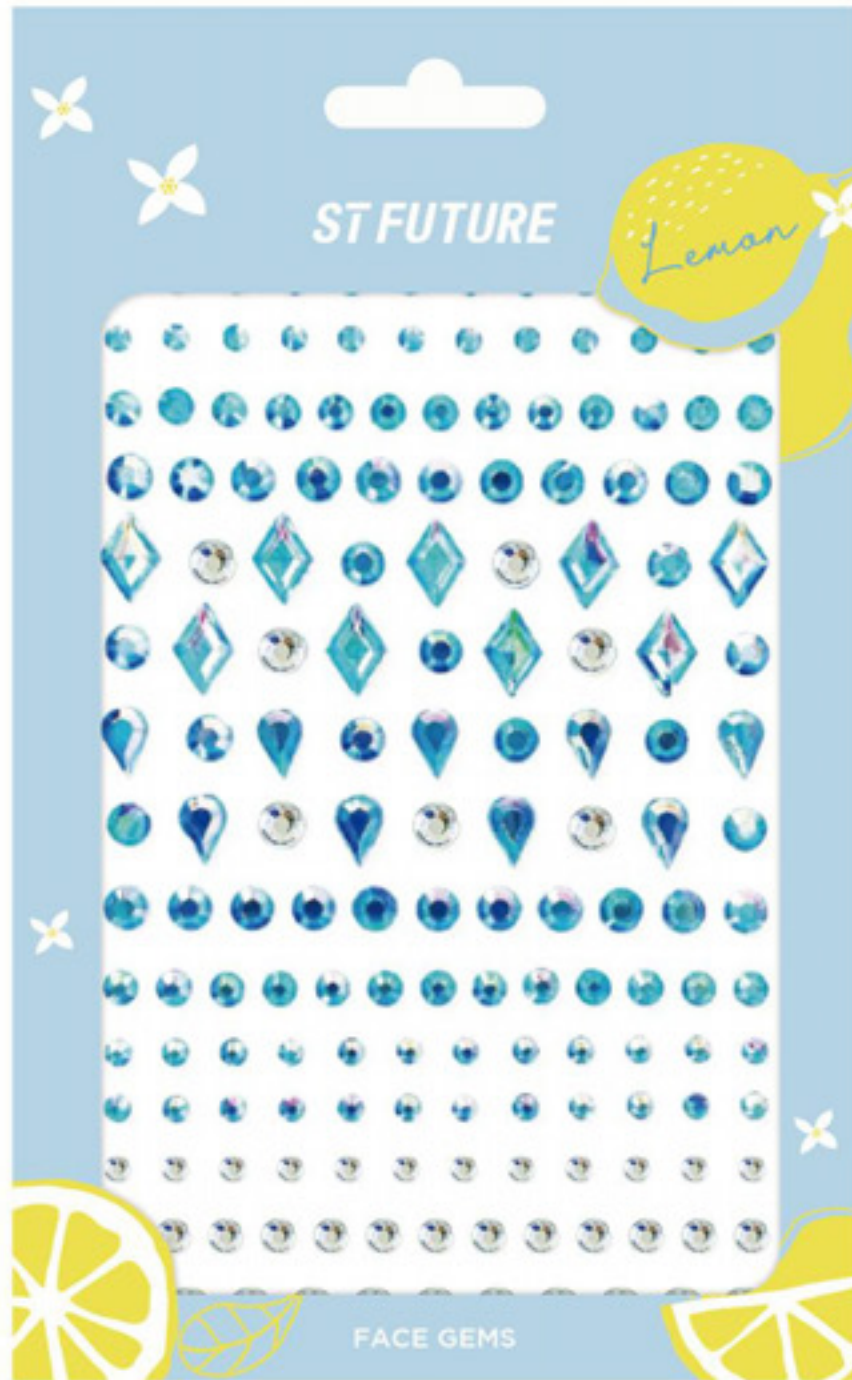

ST FUTURE - FACE GEMS

Window Envelope Bag
Size: 112 X 185mm