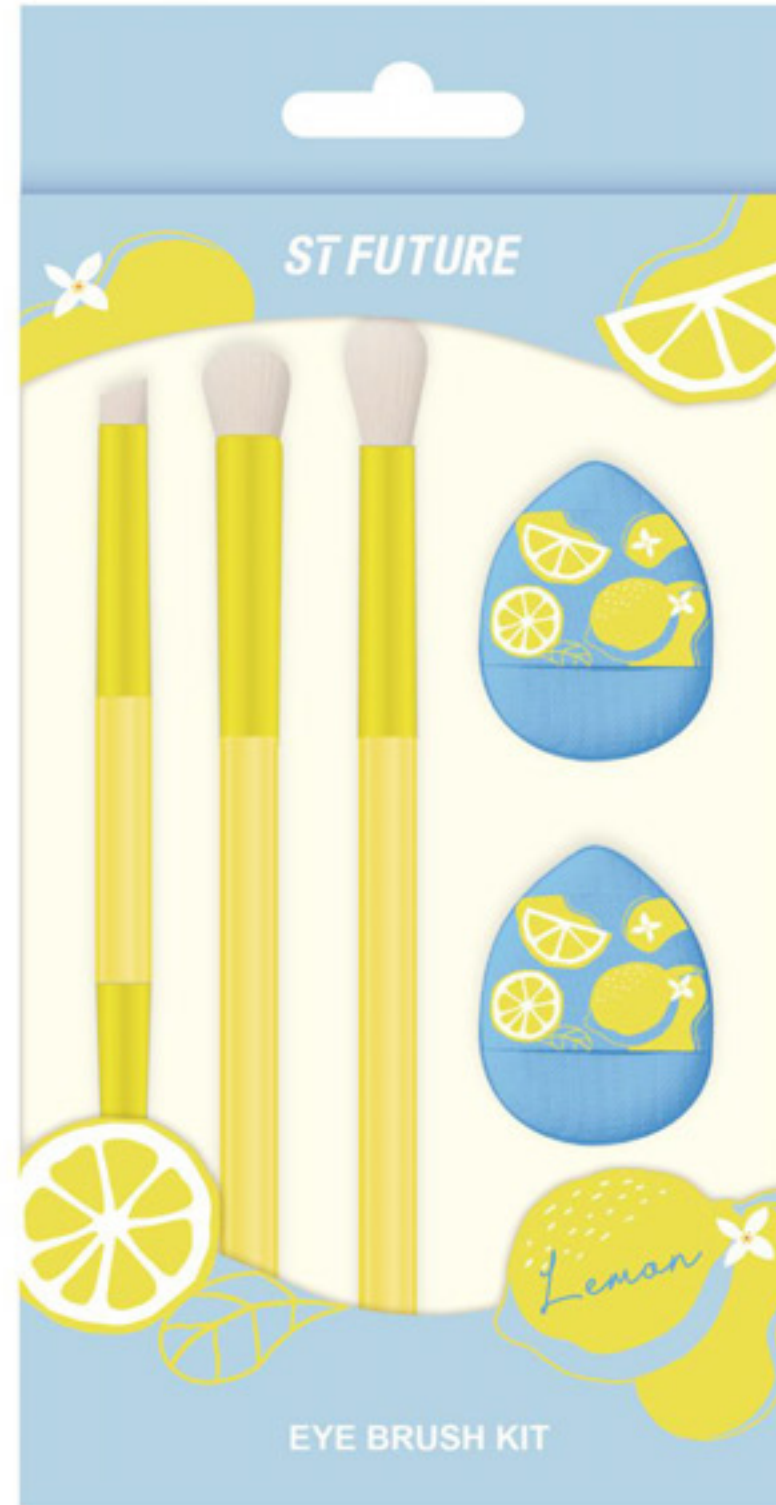

ST FUTURE

LEMONADE SUMMER PROPOSAL

ST FUTURE - MAKEUP BRUSH SET

Window Paper Box + Paper Card
Size: 158 x 40 x 205mm

Reference

ST FUTURE - EYE BRUSH KIT

Window Paper Box + Paper Card + Vac Tray
Size: 101 x 15 x 173mm

ST FUTURE - TRAVE BRUSH SET

Swing Tag
Size: 55 x 70mm

Mini pouch
Size: 75x 35 x 135mm

ST FUTURE - FLAWLESS FACE DUO

Window Paper Box + Vac Tray + Paper Card
Size: 92 x 23 x 140mm

Size:40 x 60mm

Size:110mm

ST FUTURE - MAKEUP SPONGE