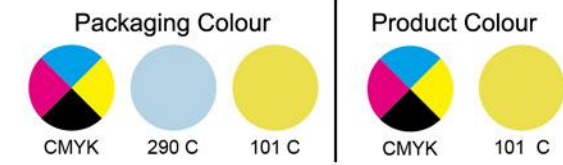

ST FUTURE - COMPACT HAIRBRUSH

Paper Card
Size: 80 x 95mm

Size: 65x70mm

Open Reference

ST FUTURE - NO CREASE HAIR CLIPS

Paper Card
Size: 70 X 120mm

Size: 15 X 60mm

ST FUTURE - HAIR CLIP SET

Paper Card
Size: 100 x 210mm

Size: 50 x 85mm

Size: 50 x 95mm

X2
Size: 80mm

ST FUTURE - HAIR CLIP SET

Paper Card
Size: 77 x 160mm

Size: 110 mm

Size: 38mm