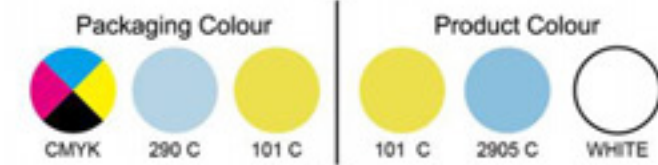

ST FUTURE - FACIAL CLEANSING SET

PVC Bag
Size: 120 x 22 x 102mm
Paper Card
Size: 110 x 18 x 97mm

Size: 150 x 30mm

X2
Size: 85 x 85mm

ST FUTURE - EYEMASK

Paper Card
Size: 234 x 178mm

Eyemask
Size: 200 x 100mm

ST FUTURE - SHOWER CAP

Paper Card
Size: 80 x 145mm

Size: 270x270mm

ST FUTURE - SHOWER PUFF

ST FUTURE - HAIR BRUSH & SCRUNCHIE

Paper Card
Size: 70 x 167mm

Hair Detangler
Size: 50x135mm

Scrunchie
Size: 100mm