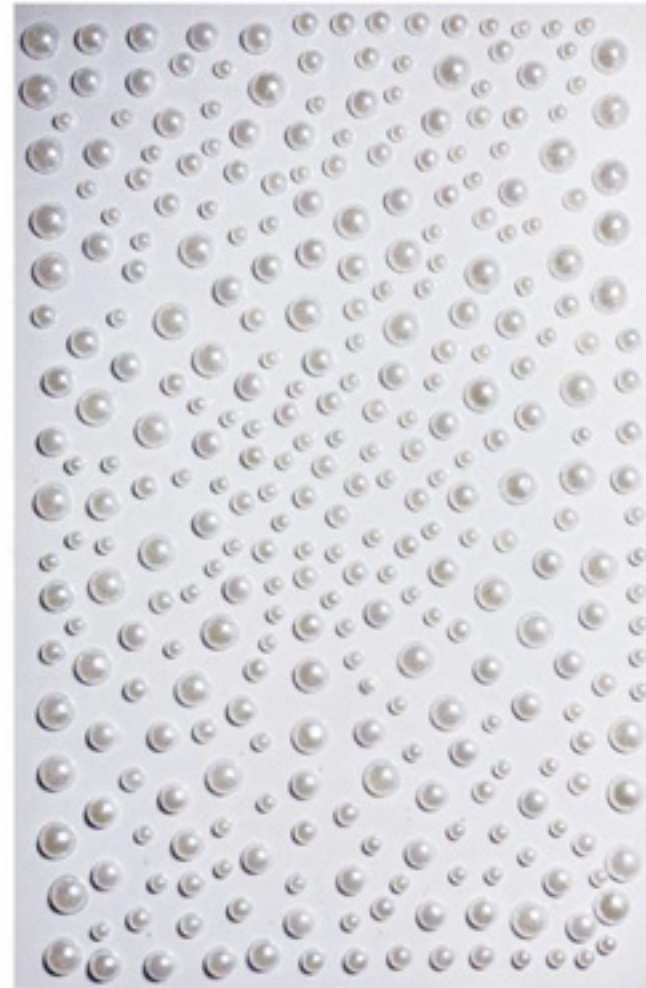

Option A

size: 90 X 140mm