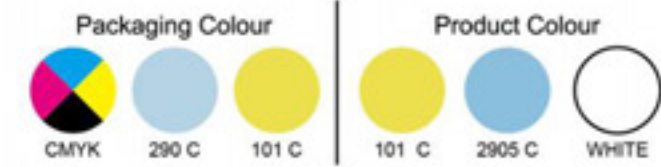

Size: 75 x 15 x 70mm

ST FUTURE - RETRACTABLE FACIAL RAZORS 3PCS

Window Paper Box + Paper Card
Size: 48 x 15 x 94mm

Size: 12 x92mm

Size: 12 x130mm

ST FUTURE - MINI EYELASH CURLER

Option A

Option B