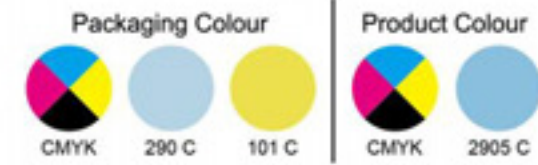

ST FUTURE - COMPACT HAIRBRUSH

Paper Card
Size: 80 x 95mm