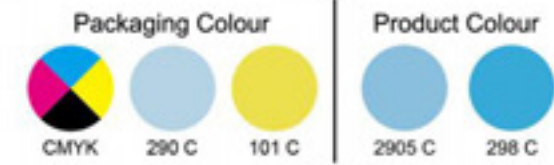

ST FUTURE - FACE GEMS

Window Envelope Bag
Size: 112 X 185mm