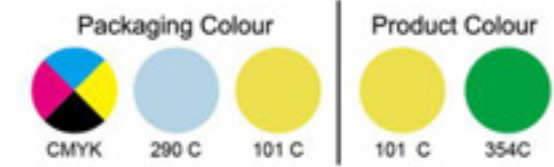

Product Colour

Window Paper Box + Paper Card
Size: 105 x 15 x 133mm

Option A

Option B

Option C

ST FUTURE - DIY CLUSTER LASH KIT 60PCS

Window Paper Box + Vac Tray
Size: 118 x 15 x 118mm

Lash Applicator
Size: 133x11mm

Lash Glue 1.5ml

ST FUTURE - NAIL ART STICKERS

Window Envelope Bag + Paper Card
Size: 72 x 125mm

Size: 65 x 95mm

ST FUTURE - FALSE NAILS

Window Paper Box + Vac Tray
Size: 69 x 32 x 144mm

ST FUTURE - HEADBAND & WASH CUFFS