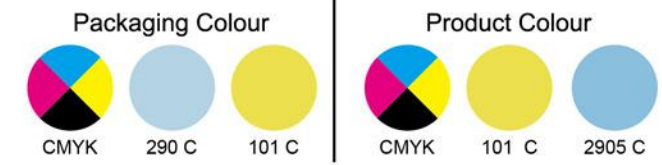

ST FUTURE - COMPACT HAIRBRUSH

Paper Card
Size: 80 x 95mm

Size: 65x70mm

Open Reference

ST FUTURE - NO CREASE HAIR CLIPS

Paper Card
Size: 70 X 120mm

Size: 15 X 60mm

ST FUTURE - HAIR CLIP SET