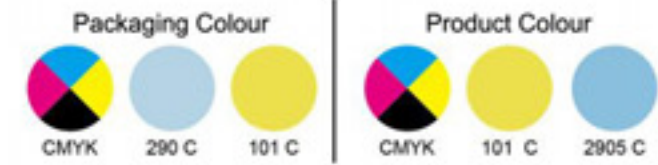

ST FUTURE - HAIR ACCESSORY SET

Window Paper Box + Paper Tray
Size: 105x110x50mm