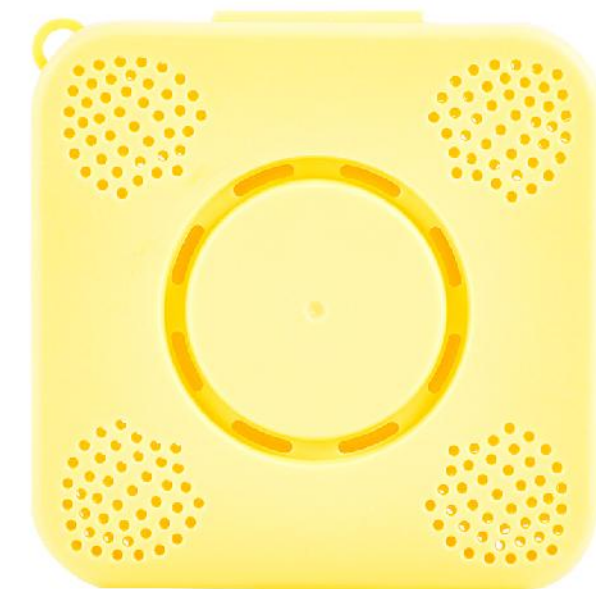

ST FUTURE

SS rabbit theme

COSMETIC BRUSH

BEAUTY SPONGE

Option A

Option B

Option C

Size: 40*55mm

Size: 50*95mm

BEAUTY SPONGE

TRIANGLE SPONGE SET

MAKEUP PUFF

Option A

Option B

Size: 60x60mm

Size: 80x80mm