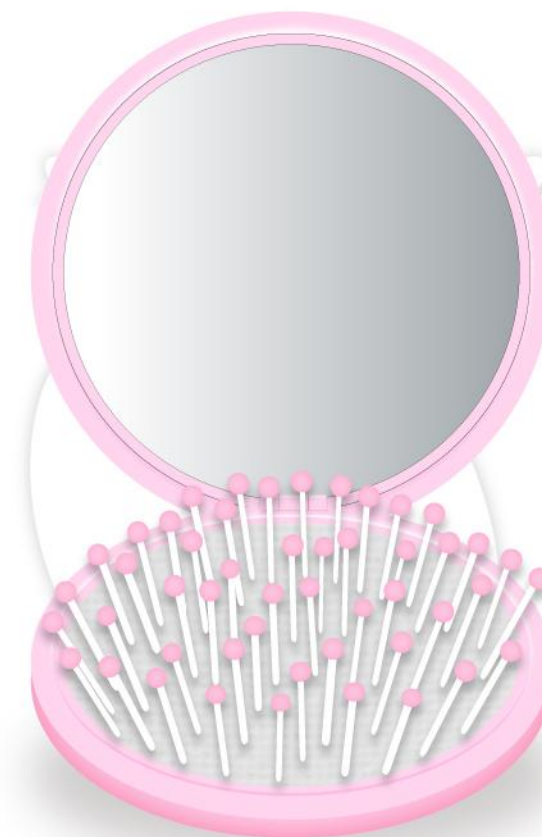

SHOWER CAP

Option A

Option B

Size: 250mm

MINI PADDLE BRUSH

Size: 78x51mm

Option A

Size: 140x58mm

Option A

PORTABLE COMB WITH KEY CHAIN

Size: 101x31x10mm

COMPACT HAIR BRUSH

Size:80x60mm

Size: 65x75mm

SCENTED CANDLE

OPTION A

size:63x115mm

size:60x82mm

OPTION B

size:80x80x110mm

OPTION C

size:45x39x62mm

EASTER EGG BATH BOMB

298 C