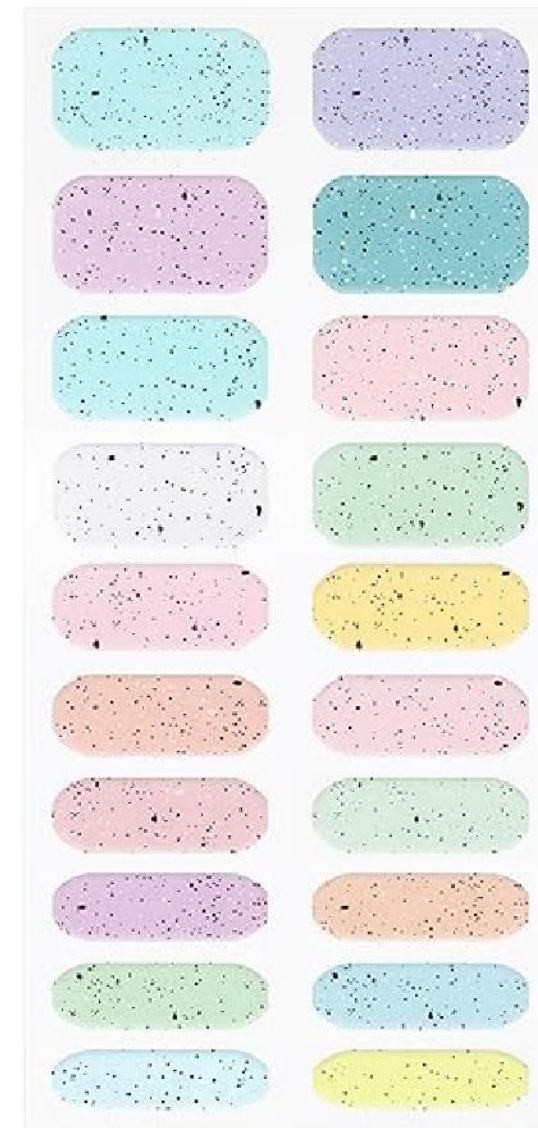

Size: 50*95mm

BEAUTY SPONGE

TRIANGLE SPONGE SET

MAKEUP PUFF

Option A

Option B

Size: 60x60mm

Size: 80x80mm

COSMETIC BAG

Size: 165x90x90mm

Size: 165x90x90mm

FAKE NAILS

Option A

Option B

More Option

NAIL STRIPS

Option A

Option B

Option C

NAIL ART STICKERS

Option A

Option B

Option C

Size: 60x60mm