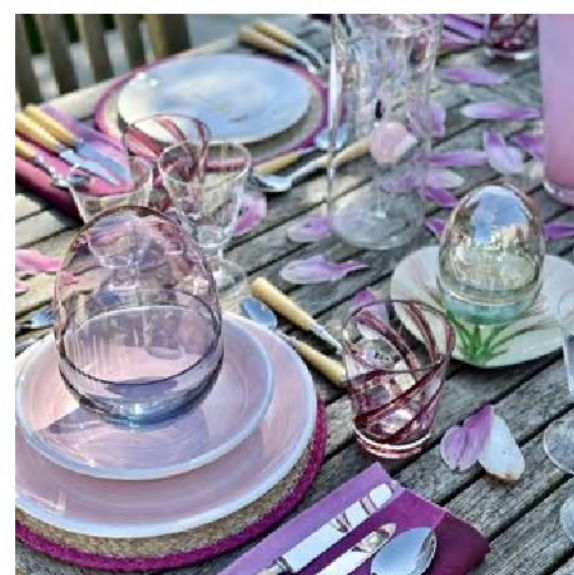

ST FUTURE

SS rabbit theme

COSMETIC BRUSH

BEAUTY SPONGE

Size: 50*95mm

Size: 40*55mm

Option A

Size: 40*60mm