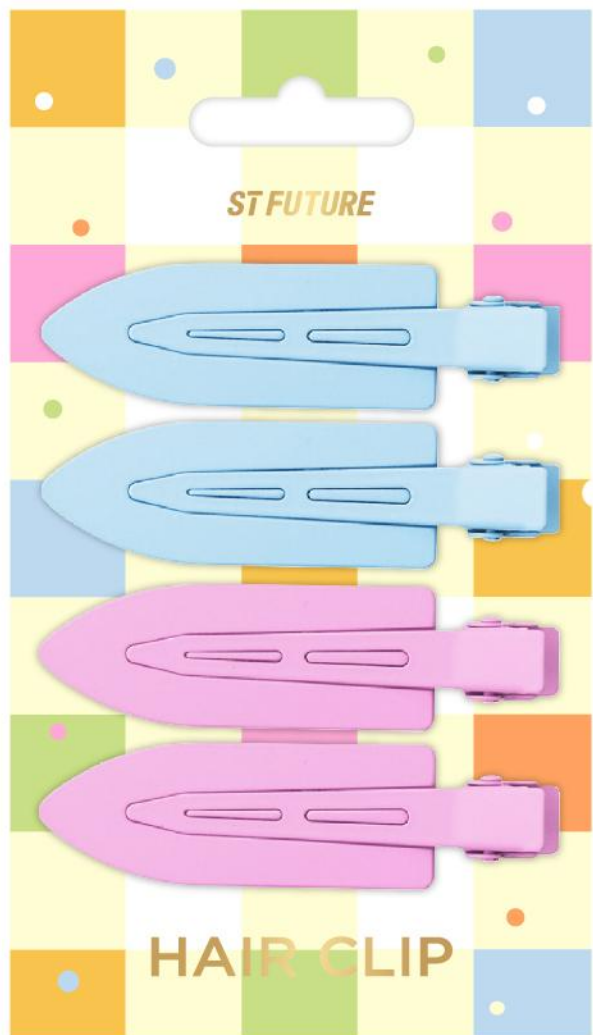

FAKE NAILS

Option A

Option B

More Option

NAIL STRIPS

Option A

Option B

Option C

NAIL FILE

Option A

Size:28x178mm

Option B

Size:20x178mm

HAIR CLIP

Option A

Size:60x19mm

Option B

Size:50x22mm

Size:60x12mm

EASTER SCRUNCHIE

Option A

Size: 50*50mm

Option B

Size: 50*50mm