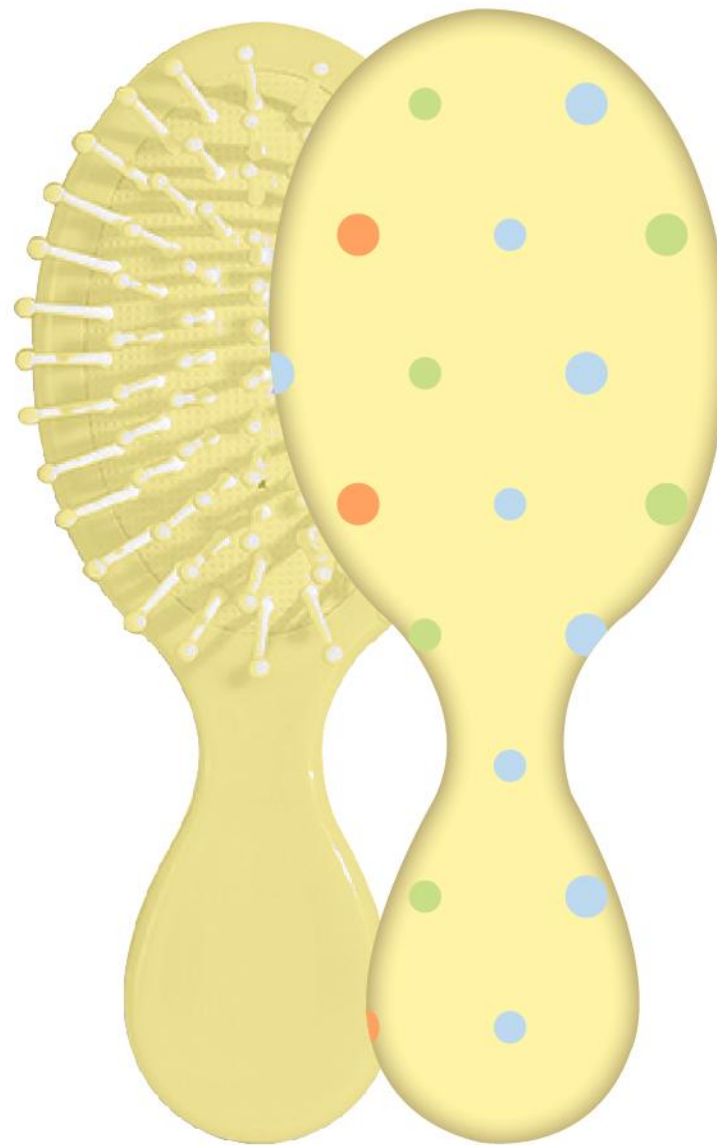

SPA SET

Size: 85x65mm

Size: 40x60mm

Size: 190x50mm

EYE MASK

Option A

Option B

BATH PUFF

Option A

Size: 150*120mm
Weight: 60g

Option B

Weight: 60g

Option C

Weight: 60g

BATH GLOVE

size:150x200mm

MINI PADDLE BRUSH

Option A

Option B

Size: 140x58mm

COMPACT HAIR BRUSH

Size: 65*75mm

EASTER EGG BATH BOMB

Size:50x65mm