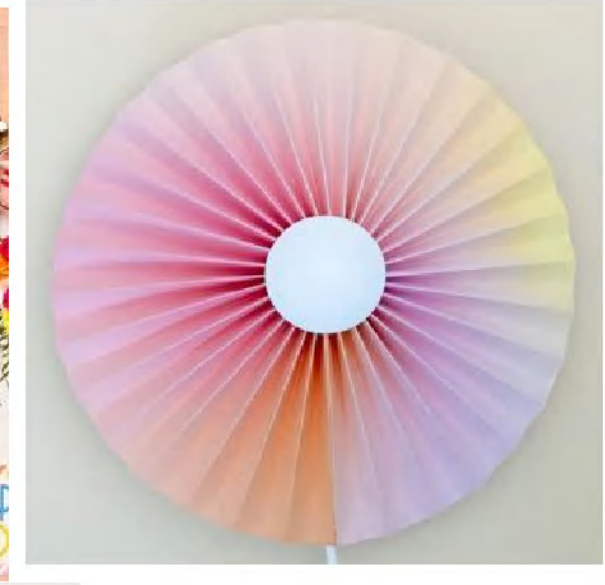

ST FUTURE

SS rabbit theme

COSMETIC BRUSH

BEAUTY SPONGE

Size: 50*95mm

Size: 40*55mm

Option A

Size: 40*60mm

Option B

TRIANGLE SPONGE SET

MAKEUP PUFF

Size: 60x60mm

Size: 80x80mm

COSMETIC BAG

Size: 165x90x90mm

Size: 165x90x90mm