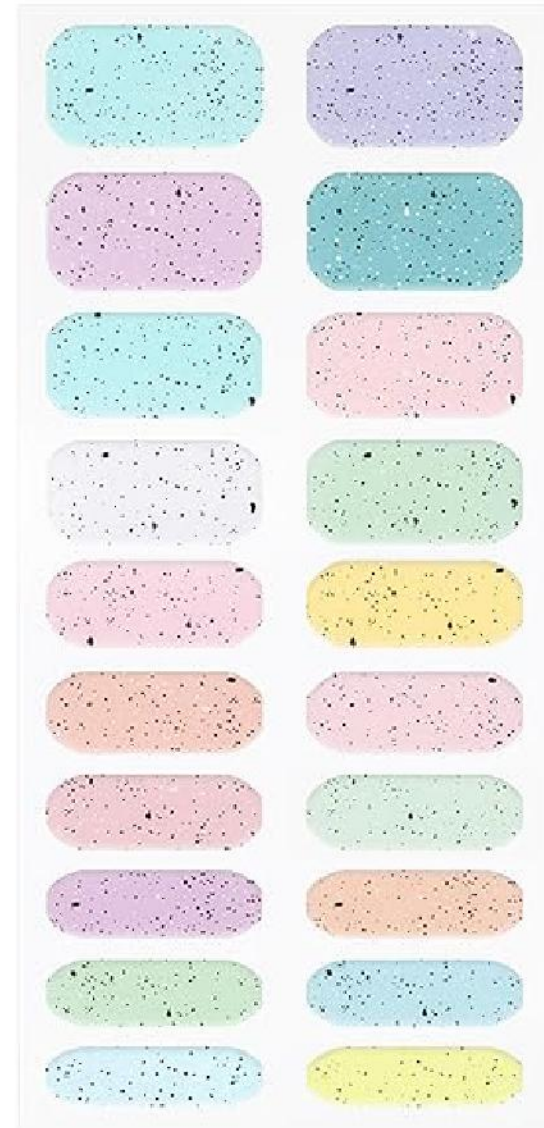

ST FUTURE

SS rabbit theme

COSMETIC BRUSH

BEAUTY SPONGE

Size: 50*95mm

Size: 40*55mm

Option A

Size: 40*60mm

Option B

TRIANGLE SPONGE SET

MAKEUP PUFF

Size: 60x60mm

Size: 80x80mm

COSMETIC BAG

Size: 165x90x90mm

Size: 165x90x90mm

FAKE NAILS

Option A

Option B

More Option

NAIL STRIPS

Option A

Option B

Option C

NAIL FILE

Option A

Size:28x178mm

Option B

Size:20x178mm

HAIR CLIP

Option A

Size:60x19mm