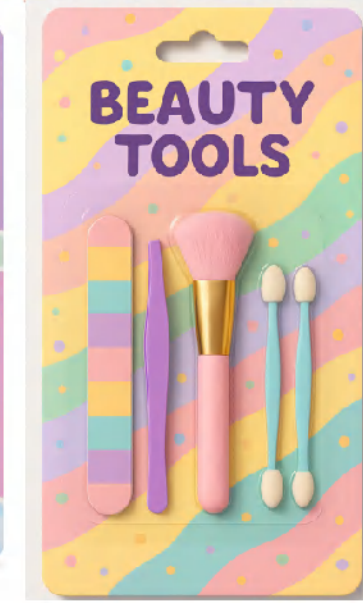

ST FUTURE

SS rabbit theme

COSMETIC BRUSH

BEAUTY SPONGE

Size: 50*95mm

Size: 40*55mm

Option A

Size: 40*60mm

Option B

TRIANGLE SPONGE SET

MAKEUP PUFF

Size: 60x60mm

Size: 80x80mm

COSMETIC BAG

Size: 165x90x90mm

Size: 165x90x90mm

FAKE NAILS

Option A

Option B

More Option

NAIL STRIPS

Option A

Option B

Option C