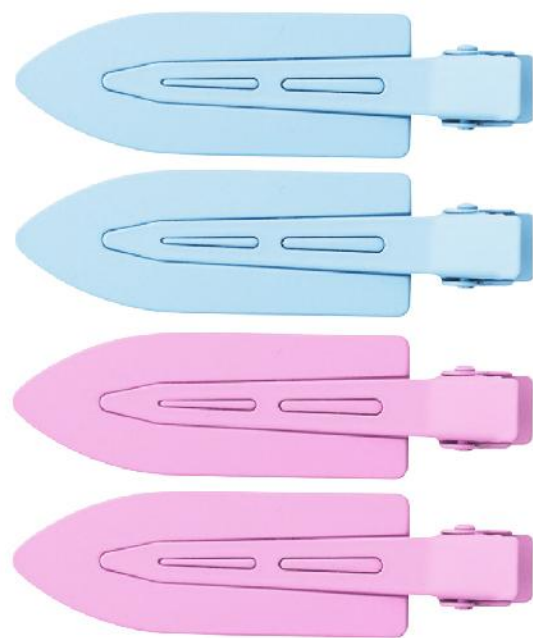

FAKE NAILS

Option A

Option B

More Option

NAIL STRIPS

Option A

Option B

Option C

NAIL FILE

Option A

Size:28x178mm

Option B

Size:20x178mm

HAIR CLIP

Option A

Size:60x19mm

Option B

Size:50x22mm

Size:60x12mm

EASTER SCRUNCHIE

Option A

Size: 50*50mm

Option B

Size: 50*50mm

SPA SET

Size: 85x65mm

Size: 40x60mm

Size: 190x50mm

EYE MASK

Option A

Option B

BATH PUFF