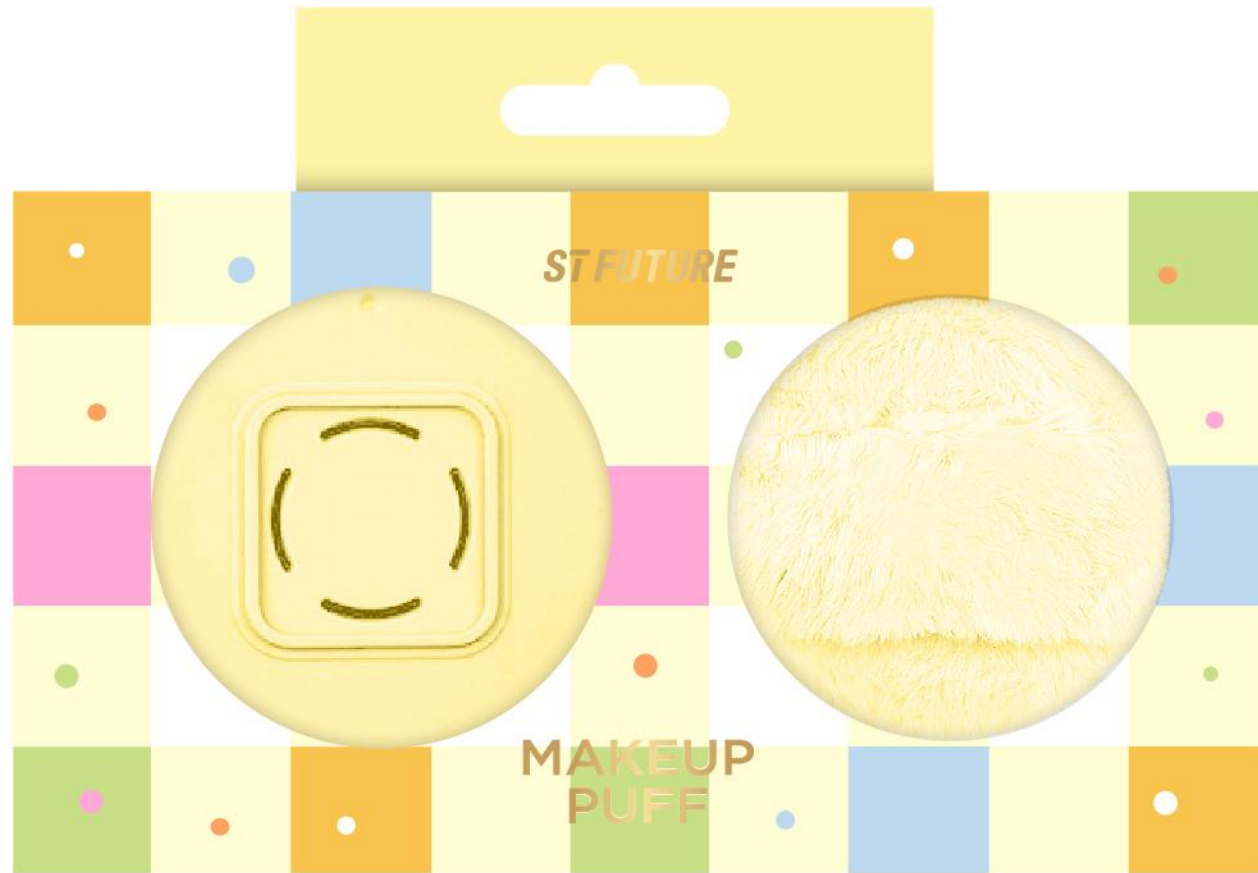

ST FUTURE

SS rabbit theme

COSMETIC BRUSH

BEAUTY SPONGE

Size: 50*95mm

Size: 40*55mm

Option A

Size: 40*60mm

Option B

TRIANGLE SPONGE SET

MAKEUP PUFF

Size: 60x60mm

Size: 80x80mm

COSMETIC BAG

Size: 165x90x90mm

Size: 165x90x90mm

FAKE NAILS

Option A

Option B

More Option

NAIL STRIPS

Option A

Option B

Option C

NAIL FILE

Option A

Size:28x178mm

Option B

Size:20x178mm

HAIR CLIP

Option A

Size:60x19mm