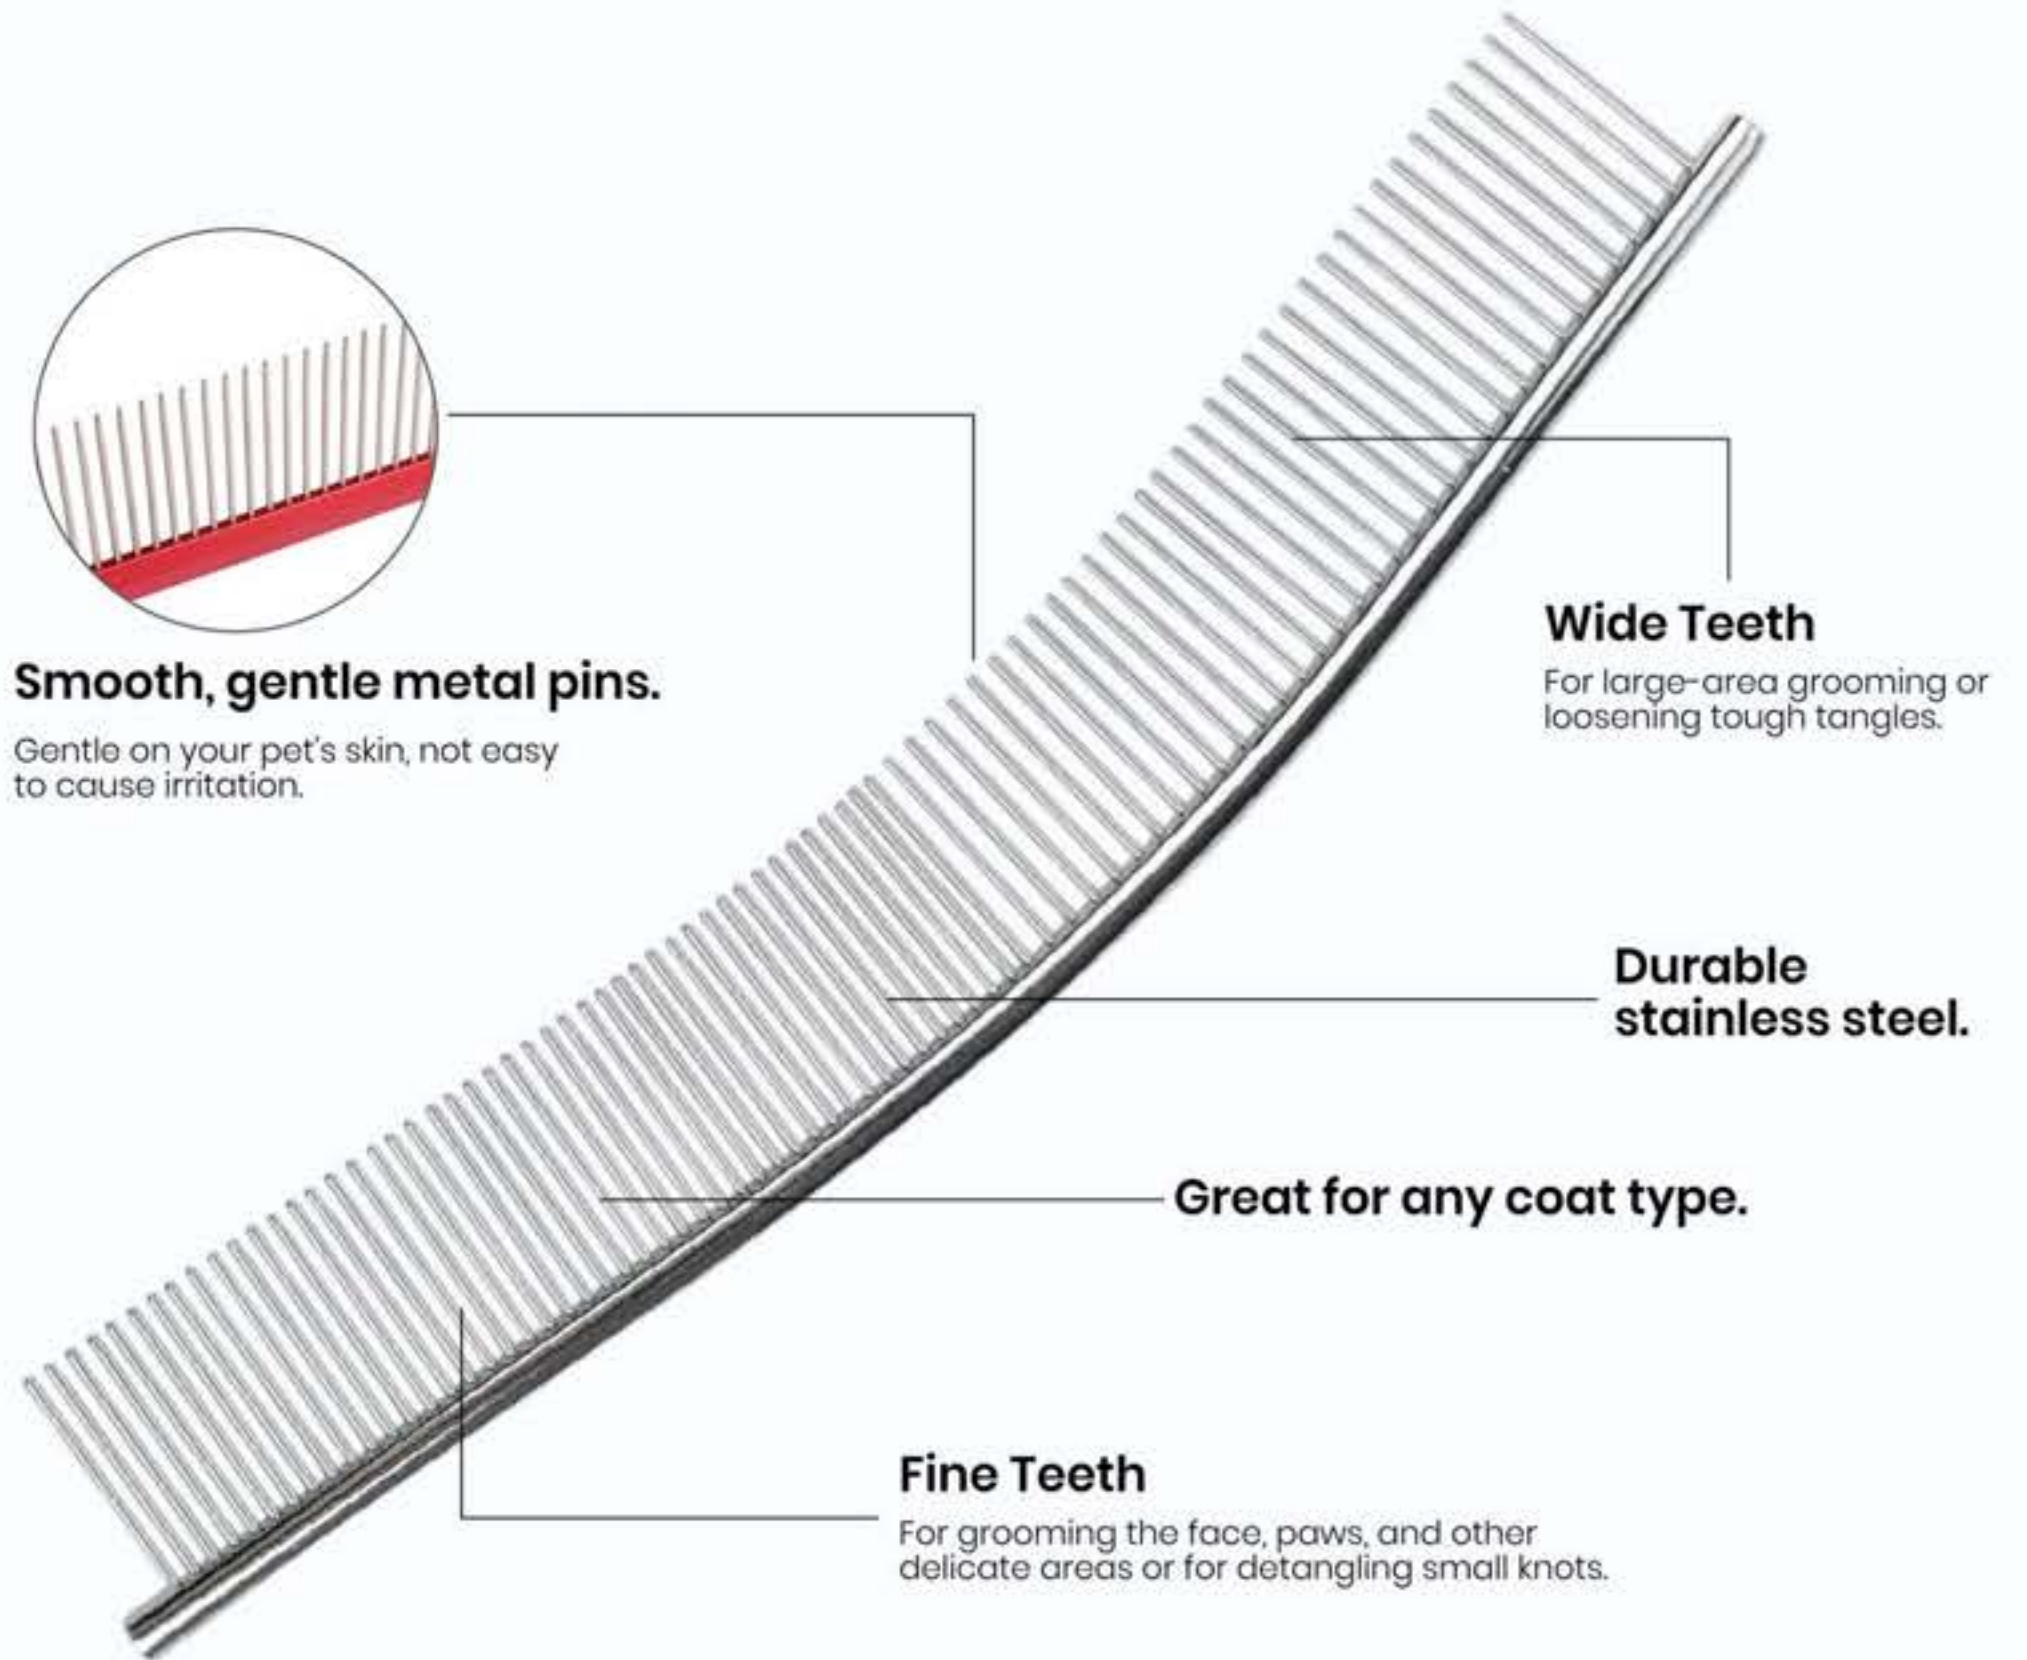

- Dense pins, gentle on skin
- Tight teeth, safe for all pets

Flea Guard Pet Brush

Ideal For Long-haired Cats And Dogs

SKU.NO:2222030057

**Double Ultra-fine Teeth,
Double-layer Flea Remover**

Non-slip Handle, Easy To Use

**Detangles hair, Removes loose fur,
Easy to clean, Gentle on the skin**

**Ergonomic handle for an easy
and comfortable grip**

Deshedding Tools

Plastic

Pet Dual Grooming Comb

Smooth, gentle metal pins.

Gentle on your pet's skin, not easy to cause irritation.

Wide Teeth

For large-area grooming or loosening tough tangles.

Durable stainless steel.

Great for any coat type.

Fine Teeth

For grooming the face, paws, and other delicate areas or for detangling small knots.