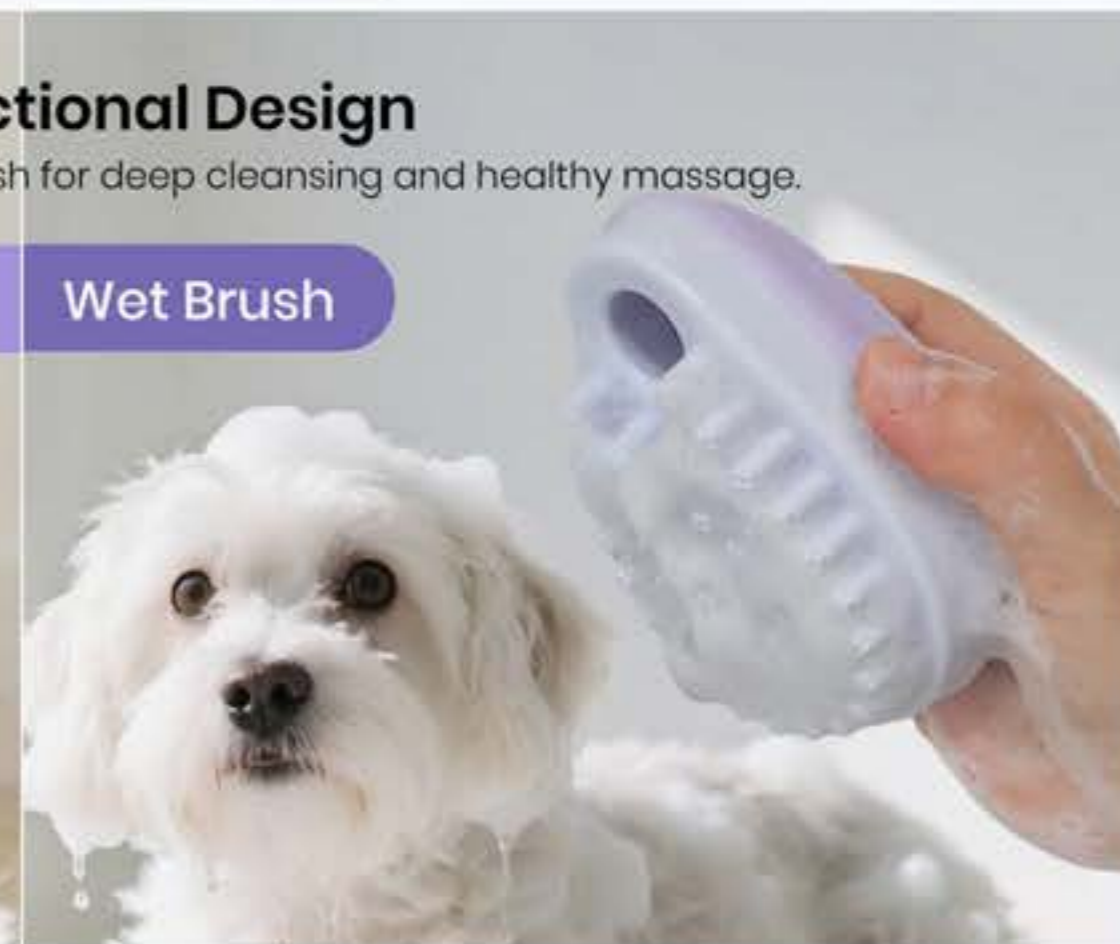

Soft yet effective for both short and long hair.

Promotes Circulation

Massages skin to boost blood flow and overall coat health.

Built-In Shampoo Dispenser

Just fill and press—no more messy bottles at bath time!

User-Friendly

Ergonomic grip, easy to hang or store, perfect for at-home use.

Multi-Functional Design

Dry brush to remove loose fur, wet brush for deep cleansing and healthy massage.

Dry Brush

Wet Brush

Pets Massage Brush

SKU.NO:2222060014

Versatile Use

Great for dogs, cats, and other small pets.

Perfect for Long Hair

Cone-shaped bristles reach deep into thick coats.

Comfort Grip

Mouse-shaped, ergonomic design is easy to hold, with anti-slip granules for secure handling.

Hangable for Easy Storage

Built-in hole keeps your brush handy and prevents loss.

4-in-1 Multi-Tasker

Washes, massages, de-sheds, and grooms—all with one brush.

Washes

Massages

De-sheds

Grooms