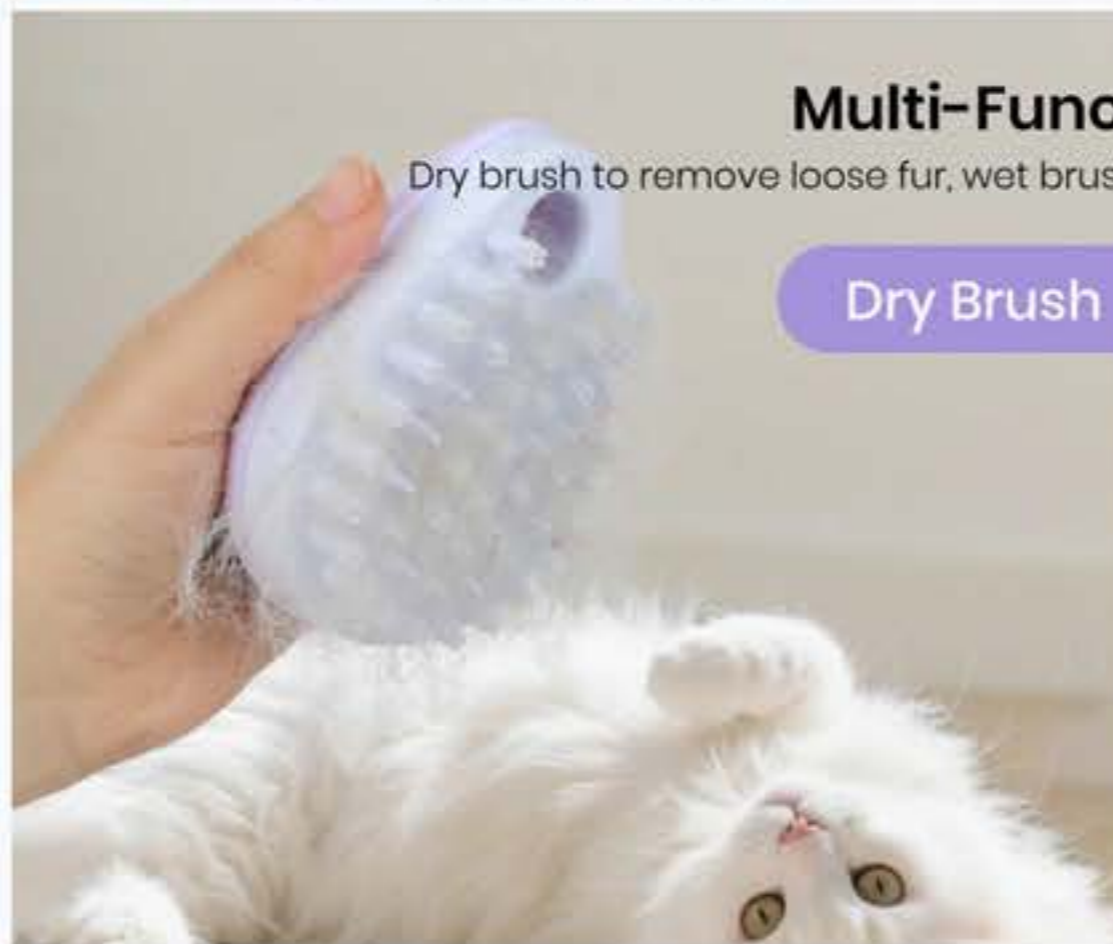

Soft yet effective for both short and long hair.

Promotes Circulation

Massages skin to boost blood flow and overall coat health.

Built-In Shampoo Dispenser

Just fill and press—no more messy bottles at bath time!

User-Friendly

Ergonomic grip, easy to hang or store, perfect for at-home use.

Multi-Functional Design

Dry brush to remove loose fur, wet brush for deep cleansing and healthy massage.

Dry Brush

Wet Brush

Pets Massage Brush

SKU.NO:2222060014

Versatile Use

Great for dogs, cats, and other small pets.

Perfect for Long Hair

Cone-shaped bristles reach deep into thick coats.

Comfort Grip

Mouse-shaped, ergonomic design is easy to hold, with anti-slip granules for secure handling.

Hangable for Easy Storage

Built-in hole keeps your brush handy and prevents loss.

4-in-1 Multi-Tasker

Washes, massages, de-sheds, and grooms—all with one brush.

Washes

Massages

De-sheds

Grooms