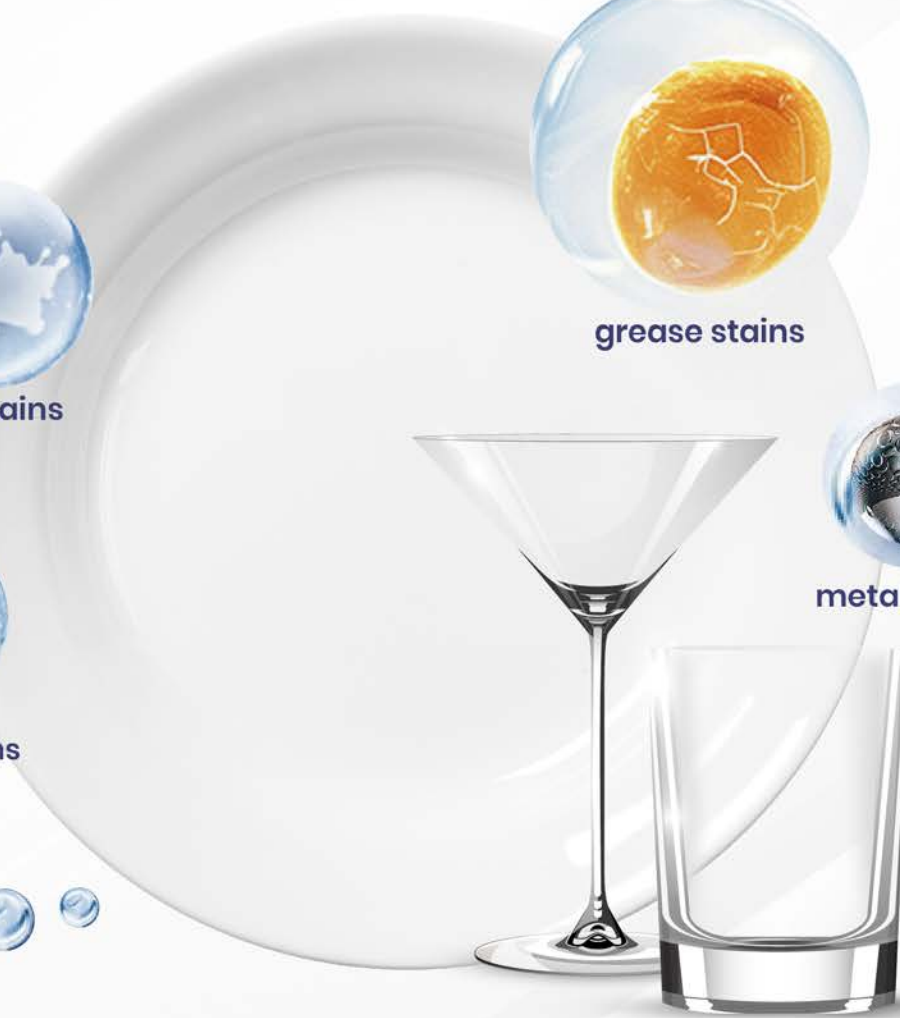

coffee stains

FIGHTS RESIDUE

metal residues

Greasy Dishes

Tea Stains

Cream Cake

Powder Residue

Breaks Down Tough Grease Fast